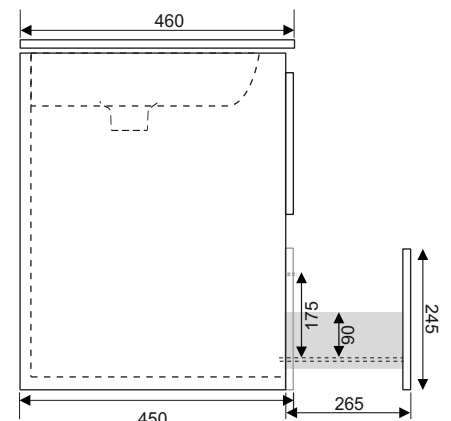

COLOUR/FINISH

Samara Ash / Nordic Oak / Gloss White

FIXING

Stainless steel wall fixing kit provided

APPROVALS

CE approved EN14688

PRODUCT DIMENSIONS

W610 x H580 x D460mm

▼ Samara Ash

▼ Nordic Oak

▼ Gloss White

All measurements shown are in millimeters.
Drawing sizes are not to scale.
Measurement Accuracy ± 5mm.