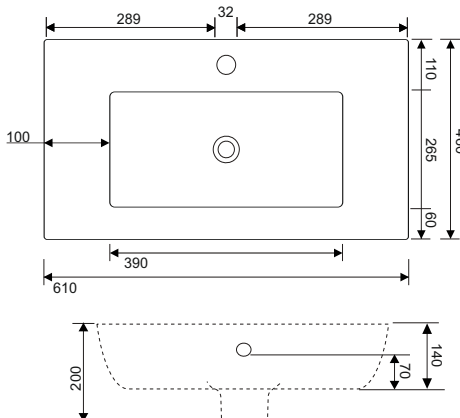

COLOUR/FINISH

Samara Ash / Nordic Oak / Gloss White

FIXING

Stainless steel wall fixing kit provided

APPROVALS

CE approved EN14688

PRODUCT DIMENSIONS

W610 x H580 x D460mm

▼ Samara Ash

▼ Nordic Oak

▼ Gloss White

All measurements shown are in millimeters.
Drawing sizes are not to scale.
Measurement Accuracy ± 5mm.