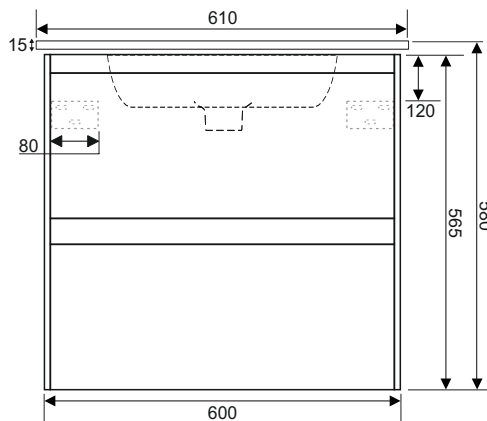

COLOUR/FINISH

Samara Ash / Nordic Oak / Gloss White

FIXING

Stainless steel wall fixing kit provided

APPROVALS

CE approved EN14688

PRODUCT DIMENSIONS

W610 x H580 x D460mm

▼ Samara Ash

▼ Nordic Oak

▼ Gloss White

All measurements shown are in millimeters.
Drawing sizes are not to scale.
Measurement Accuracy ± 5mm.