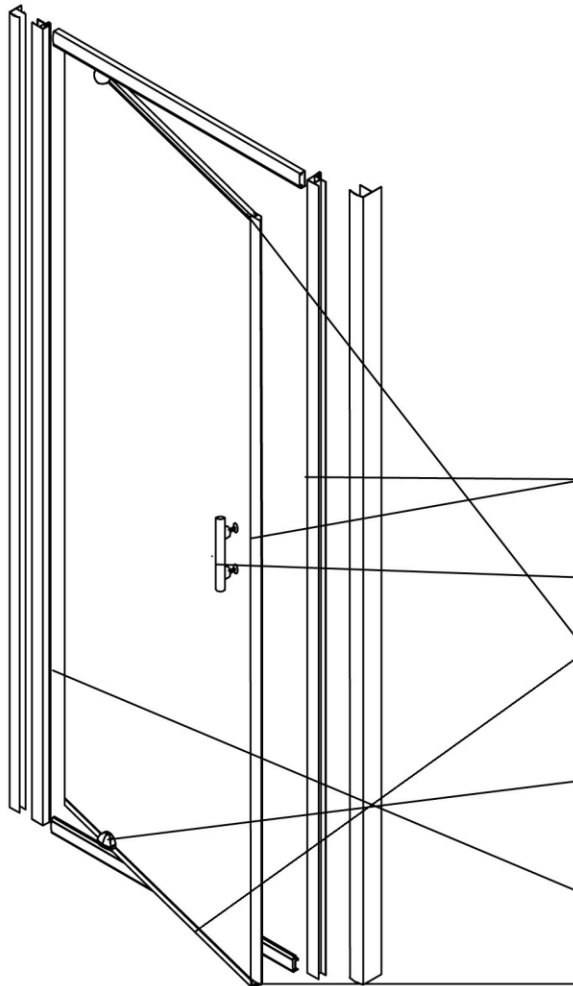

SPARE PARTS LIST FOR CITY RANGE

PIVOT DOOR

SCP-SL/BF/PV	SCREW PACK FOR SLIDING DOOR & BIFOLD DOOR & PIVOT DOOR	 X6 ST3.5X12mm SCREW  X6 ST4X30mm SCREW  X6 WALL PLUG  X12 SCREW CLIP  X12 SCREW COVER CLIP
CTMS-PV ☆	MAGNETIC STRIPE FOR PIVOT DOOR	 X1 S007  X1 S021
YH-HD1	HANDLE FOR SLIDING DOOR & PIVOT DOOR	 X1 HD1
S022-PV ☆	TOP&BOTTOM SEAL FOR PIVOT DOOR	 X2 S022
HG-PV ☆	PIVOT HINGE FOR PIVOT DOOR (SET)	 X2 YHP-S01-07  X4 ST4X10mm SCREW
BS-PV ☆	BUBBLE SEAL FOR UPRIGHT PROFILE OF PIVOT DOOR	 X1 YH25S
GB-S08-PV ☆	PLASTIC PART CONNECTED THE SEAL & MAGNETIC SEAL FOR PIVOT DOR	 X2 GB-S08-1/2
PHCC-PV ☆	COVER CAPS FOR PIVOT HINGE OF PIVOT DOOR	 X2 YHP-S05  X4 YHP-S02

YH-E1, WALL PROFILE FOR CITY RANGE

MARK ☆ MEANS IT HAS BEEN ASSEMBLED

YH-E7-PV/A, TOP&BOTTOM TRACK FOR PIVOT DOOR 760MM

YH-E7-PV/B, TOP&BOTTOM TRACK FOR PIVOT DOOR 800MM

YH-E7-PV/C, TOP&BOTTOM TRACK FOR PIVOT DOOR 900MM