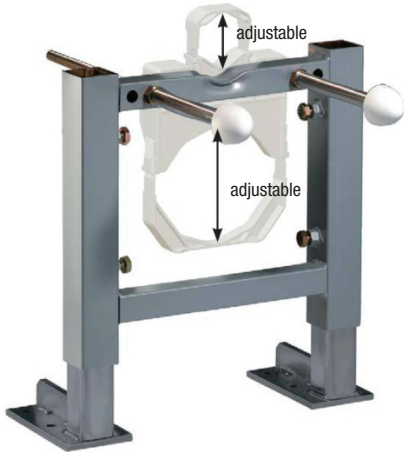

**SIAMP WALL HUNG WC AND BIDET FRAME**

**PRODUCT INFORMATION**

31250510

Fastfix frame for wall hung bidet or wall hung wc

**RELATED PRODUCTS**

For the full range of wall hung toilets please refer to [www.sonasbathrooms.com](http://www.sonasbathrooms.com)

<b>MATERIAL</b>	Steel
<b>MANUFACTURER</b>	SIAMP
<b>FIXING</b>	Secure to floor and upright structures using fixings provided
<b>STANDARDS</b>	EN 14055
<b>APPROVALS</b>	WRAS Approved
<b>PRODUCT DIMENSIONS</b>	W385 x H325 - 525 x D410mm
<b>ADDITIONAL INFORMATION</b>	Suitable for use with stud walls where adequate grounds are provided