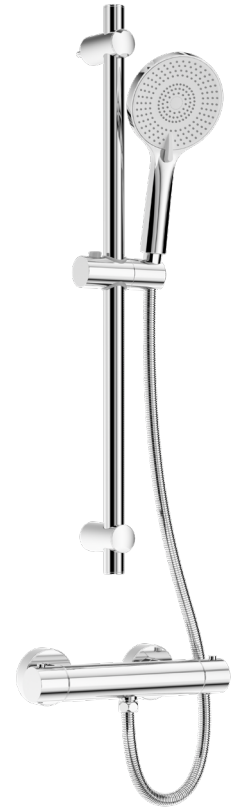

ALITA

Bar Valve Kit

MATERIAL	USH0023
	<ul style="list-style-type: none"> • Thermostatic Cool Touch shower valve • Fast fix brackets supplied • 1.5m stainless steel hose • Stainless steel rail • 3 Function handset • Pipe Centres 150mm
STANDARD	EN-1111-2017
FLOW RATE	Optional 6 l/min flow restrictor included
FIXINGS	Supplied
DIMENSIONS	See Technical Drawing Below

Bar	Litres per min
0.2	5.21
0.5	7.5
1	10.5
1.5	12.9
3.5	14.7