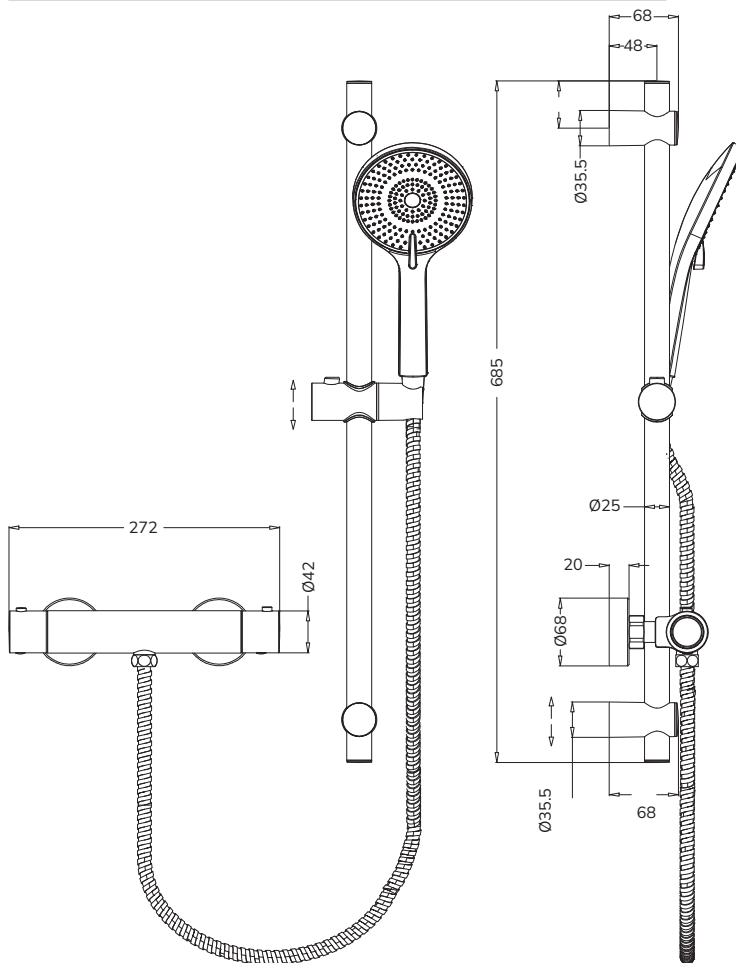

ALITA

Bar Valve Kit

MATERIAL	USH0023
	<ul style="list-style-type: none"> • Thermostatic Cool Touch shower valve • Fast fix brackets supplied • 1.5m stainless steel hose • Stainless steel rail • 3 Function handset • Pipe Centres 150mm
STANDARD	EN-1111-2017
FLOW RATE	Optional 6 l/min flow restrictor included
FIXINGS	Supplied
DIMENSIONS	See Technical Drawing Below

Bar	Litres per min
0.2	5.21
0.5	7.5
1	10.5
1.5	12.9
3.5	14.7