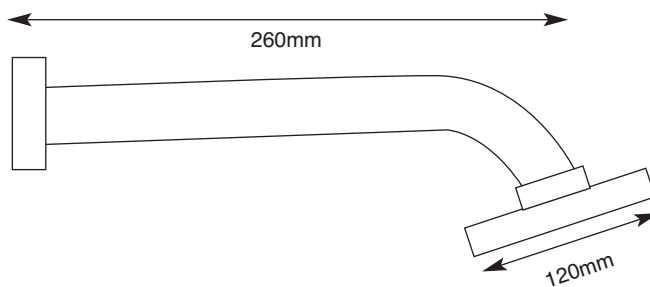

WARRANTY

- **2 year warranty** on showers applies to chrome finish and main body of products. All surfaces must be cleaned with warm soapy water and dried with soft clothes only. The use of abrasive cleaners or materials will render *warranty invalid*.
- **Warranty excludes** perishable items such as thermostatic cartridges, hoses, hand showers and washers, which are covered by a *1 year warranty*.
- Suitable access should be provided for in order for products or parts to be replaced under warranty. In the event that *no access* is provided, labour cost claims *cannot* be upheld.