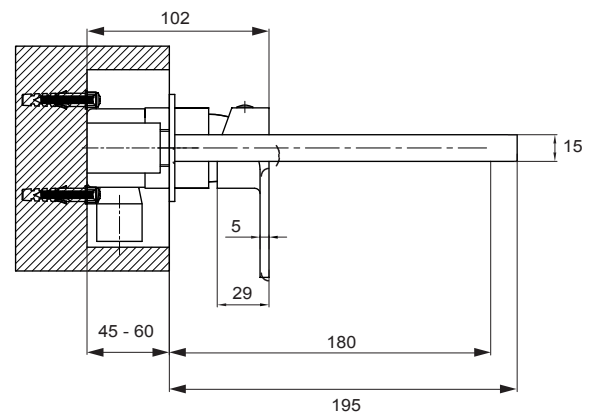

NORFOLK

Wall Mounted Basin Mixer

CODE	Chrome		UBR0105
	Matt Black		UBR0053
	Brushed Gold		UBR0075
MATERIAL	Brass		
FIXINGS	Not Supplied		
STANDARDS	EN817:2018		

FLOW RATES OPEN OUTLET

Bar	Litres per min
0.5	8.48
1	10.55
2	15.29
3	18.75
4	21.86
5	24.24