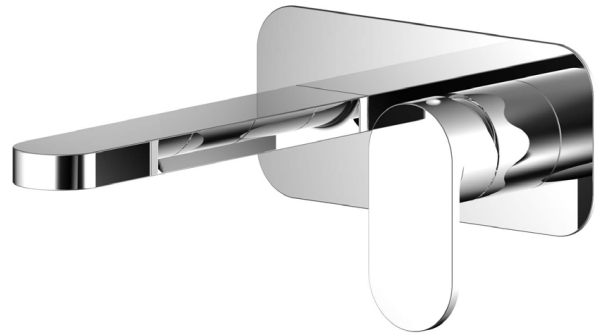

NORFOLK

Wall Mounted Basin Mixer

CODE	Chrome		UBR0105
	Matt Black		UBR0053
	Brushed Gold		UBR0075
MATERIAL	Brass		
FIXINGS	Not Supplied		
STANDARDS	EN817:2018		

FLOW RATES OPEN OUTLET

Bar	Litres per min
0.5	8.48
1	10.55
2	15.29
3	18.75
4	21.86
5	24.24