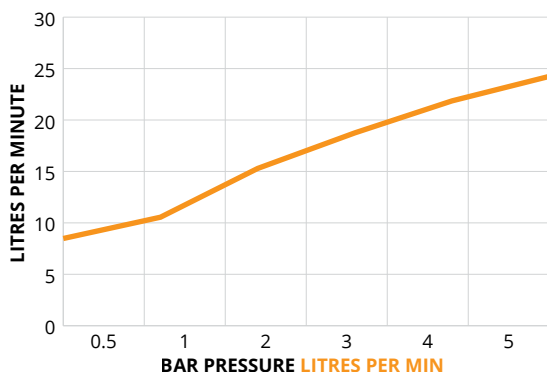

NORFOLK

Wall Mounted Basin Mixer

CODE	Chrome		UBR0105
	Matt Black		UBR0053
	Brushed Gold		UBR0075
MATERIAL	Brass		
FIXINGS	Not Supplied		
STANDARDS	EN817:2018		

FLOW RATES OPEN OUTLET

Bar	Litres per min
0.5	8.48
1	10.55
2	15.29
3	18.75
4	21.86
5	24.24