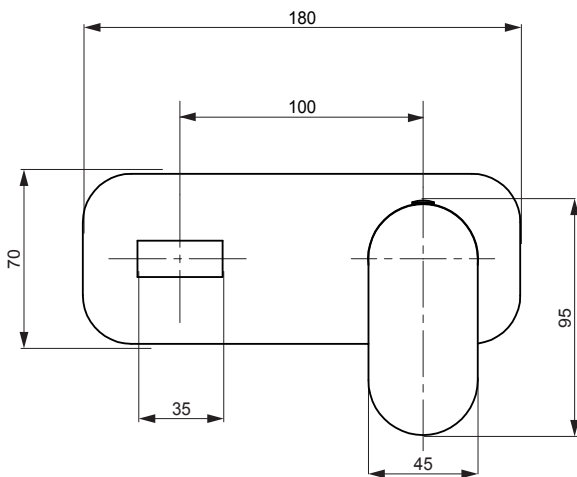

NORFOLK

Wall Mounted Basin Mixer

CODE	Chrome		UBR0105
	Matt Black		UBR0053
	Brushed Gold		UBR0075
MATERIAL	Brass		
FIXINGS	Not Supplied		
STANDARDS	EN817:2018		

FLOW RATES OPEN OUTLET

Bar	Litres per min
0.5	8.48
1	10.55
2	15.29
3	18.75
4	21.86
5	24.24