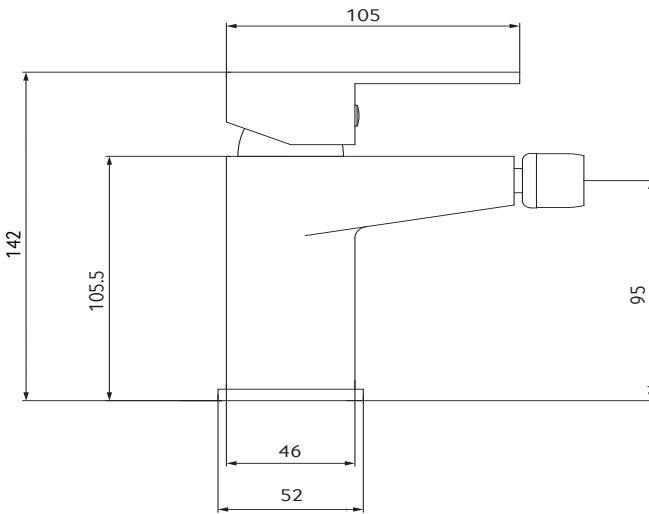

This product should be fitted in accordance with relevant Water Byelaw Regulations

FIXING

Deck mounted using back nuts provided (do not overtighten)

ADDITIONAL INFORMATION

For additional support, please contact us:

t +353 1 817 9755

e customersupport@sonasbathrooms.com

| BAR | LITRES PER MIN |
|-----|----------------|
| 0.2 | 2.8 |
| 0.5 | 7.3 |
| 1 | 10.00 |
| 2 | 13.30 |
| 3 | 16.70 |

WARRANTY

- **5 year warranty** on taps applies to chrome finish and main body of products. All surfaces must be cleaned with warm soapy water and dried with soft cloths only. The use of abrasive cleaners or materials will render warranty invalid. Flexible tail connections, hoses, handsets and faucets are covered by a 2 year guarantee.
- **Do not over tighten** flexible tail connections as this may result in later failure of the fitting.
- To enable each supply to be individually isolated product should be fitted with individual isolating valves, claims will be dealt with on that basis.
- Suitable access should be provided for in order for products or parts to be replaced under warranty. In the event that *no access* is provided, labour cost claims cannot be upheld.