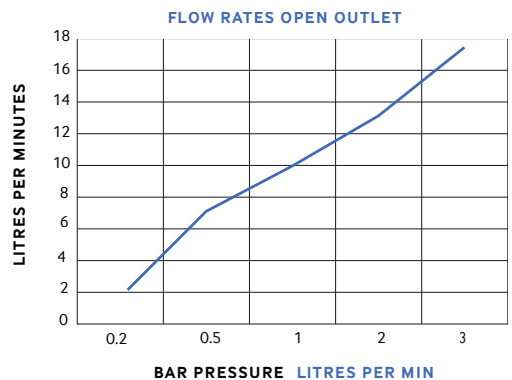

This product should be fitted in accordance with relevant Water Byelaw Regulations

FIXING

Deck mounted using back nuts provided (do not overtighten)

ADDITIONAL INFORMATION

For additional support, please contact us:

t +353 1 817 9755

e customersupport@sonasbathrooms.com

| BAR | LITRES PER MIN |
|-----|----------------|
| 0.2 | 2.8 |
| 0.5 | 7.3 |
| 1 | 10.00 |
| 2 | 13.30 |
| 3 | 16.70 |

WARRANTY

- **5 year warranty** on taps applies to chrome finish and main body of products. All surfaces must be cleaned with warm soapy water and dried with soft cloths only. The use of abrasive cleaners or materials will render warranty invalid. Flexible tail connections, hoses, handsets and faucets are covered by a 2 year guarantee.
- **Do not over tighten** flexible tail connections as this may result in later failure of the fitting.
- To enable each supply to be individually isolated product should be fitted with individual isolating valves, claims will be dealt with on that basis.
- Suitable access should be provided for in order for products or parts to be replaced under warranty. In the event that *no access* is provided, labour cost claims cannot be upheld.