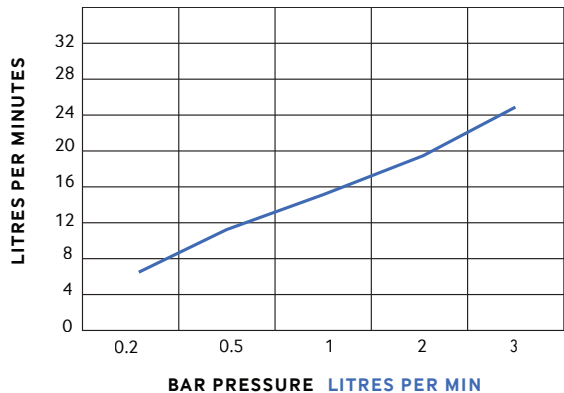

NORFOLK BASIN TAPS

PRODUCT INFORMATION

CORN111	Norfolk Basin Taps
MATERIAL	Brass
COLOUR/FINISH	Chrome
APPROVALS	This product should be fitted in accordance with relevant Water Byelaw Regulations
FIXING	Deck mounted using back nuts provided (do not overtighten)
ADDITIONAL INFORMATION	For additional support, please contact us: t +353 1 817 9755 e customersupport@sonasbathrooms.com

BAR	LITRES PER MIN
0.2	7
0.5	10
1	14
2	19.20
3	24.10

FLOW RATES OPEN OUTLET

WARRANTY

- **5 year warranty** on taps applies to chrome finish and main body of products. All surfaces must be cleaned with warm soapy water and dried with soft cloths only. The use of abrasive cleaners or materials will render warranty invalid. Flexible tail connections, hoses, handsets and faucets are covered by a 2 year guarantee.
- **Do not over tighten** flexible tail connections as this may result in later failure of the fitting.
- To enable each supply to be individually isolated product should be fitted with individual isolating valves, claims will be dealt with on that basis.
- Suitable access should be provided for in order for products or parts to be replaced under warranty. In the event that *no access* is provided, labour cost claims cannot be upheld.