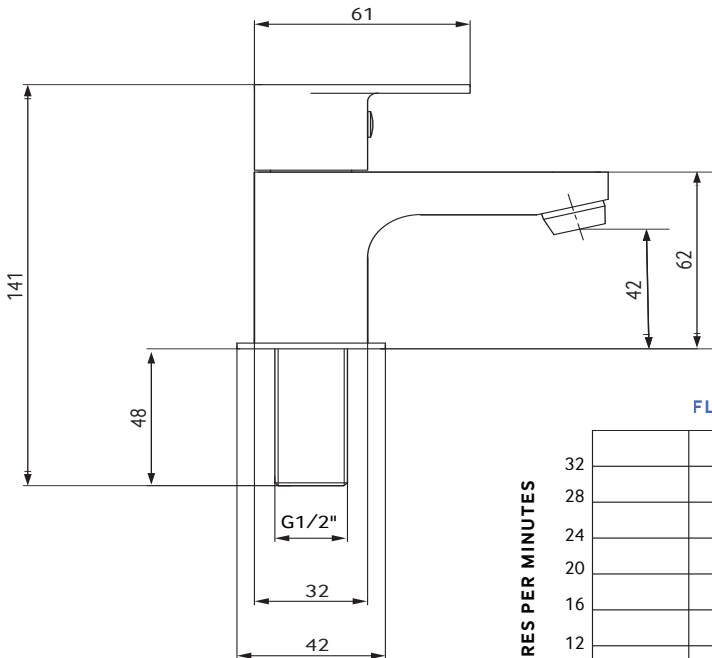

NORFOLK BASIN TAPS

PRODUCT INFORMATION

CORN111	Norfolk Basin Taps
MATERIAL	Brass
COLOUR/FINISH	Chrome
APPROVALS	This product should be fitted in accordance with relevant Water Byelaw Regulations
FIXING	Deck mounted using back nuts provided (do not overtighten)
ADDITIONAL INFORMATION	For additional support, please contact us: t +353 1 817 9755 e customersupport@sonasbathrooms.com

BAR	LITRES PER MIN
0.2	7
0.5	10
1	14
2	19.20
3	24.10

FLOW RATES OPEN OUTLET

WARRANTY

- **5 year warranty** on taps applies to chrome finish and main body of products. All surfaces must be cleaned with warm soapy water and dried with soft cloths only. The use of abrasive cleaners or materials will render warranty invalid. Flexible tail connections, hoses, handsets and faucets are covered by a 2 year guarantee.
- **Do not over tighten** flexible tail connections as this may result in later failure of the fitting.
- To enable each supply to be individually isolated product should be fitted with individual isolating valves, claims will be dealt with on that basis.
- Suitable access should be provided for in order for products or parts to be replaced under warranty. In the event that *no access* is provided, labour cost claims cannot be upheld.