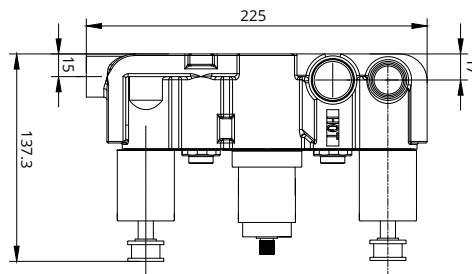

ALITA

Square Triple Control · 3 Outlet Valve

CODE QSQSV33CP

MATERIAL Brass

APPROVALS EN-1111-2017

FLOW RATES OPEN OUTLET

Bar	Litres per min
0.5	9.6
1	14.1
2	20.5
3	24.8
4	28.3
5	32