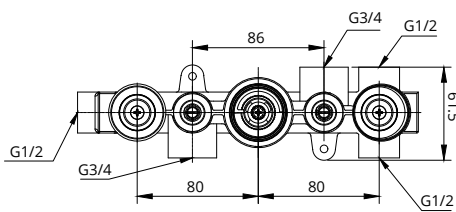

ALITA

Square Triple Control · 3 Outlet Valve

CODE QSQSV33CP

MATERIAL Brass

APPROVALS EN-1111-2017

FLOW RATES OPEN OUTLET

Bar	Litres per min
0.5	9.6
1	14.1
2	20.5
3	24.8
4	28.3
5	32