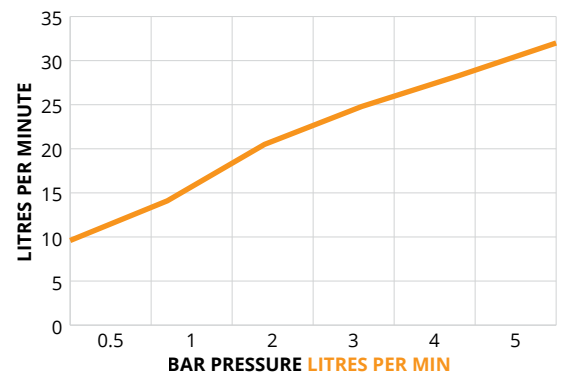

ALITA

Square Triple Control · 3 Outlet Valve

CODE QSQSV33CP

MATERIAL Brass

APPROVALS EN-1111-2017

FLOW RATES OPEN OUTLET

Bar	Litres per min
0.5	9.6
1	14.1
2	20.5
3	24.8
4	28.3
5	32