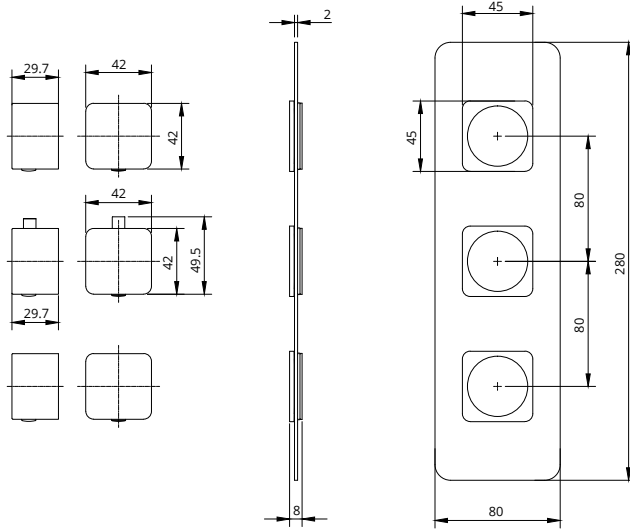

ALITA

Square Triple Control · 3 Outlet Valve

CODE QSQSV33CP

MATERIAL Brass

APPROVALS EN-1111-2017

FLOW RATES OPEN OUTLET

Bar	Litres per min
0.5	9.6
1	14.1
2	20.5
3	24.8
4	28.3
5	32