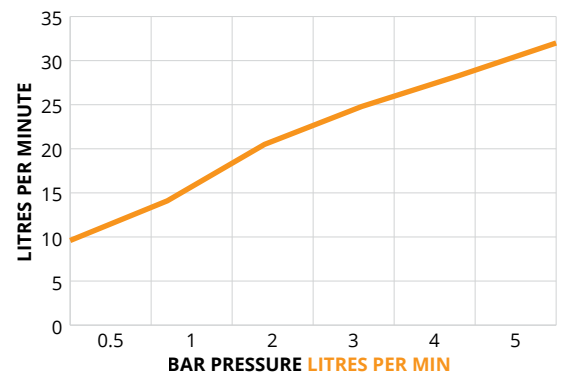

ALITA

Square Dual Control · 2 Outlet Valve

CODE QSQSV22CP

MATERIAL Brass

APPROVALS EN-1111-2017

FLOW RATES OPEN OUTLET

Bar	Litres per min
0.5	9.6
1	14.1
2	20.5
3	24.8
4	28.3
5	32