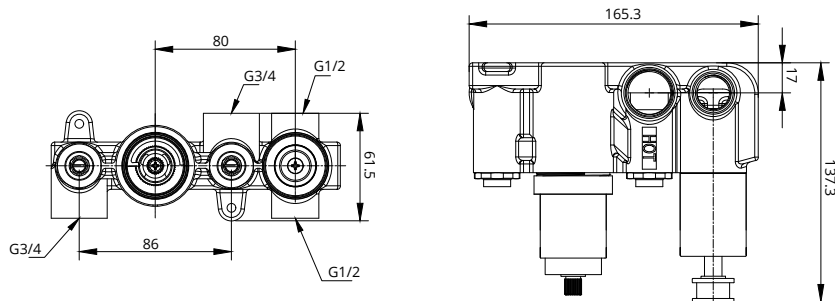

ALITA

Square Dual Control · 2 Outlet Valve

CODE QSQSV22CP

MATERIAL Brass

APPROVALS EN-1111-2017

FLOW RATES OPEN OUTLET

Bar	Litres per min
0.5	9.6
1	14.1
2	20.5
3	24.8
4	28.3
5	32