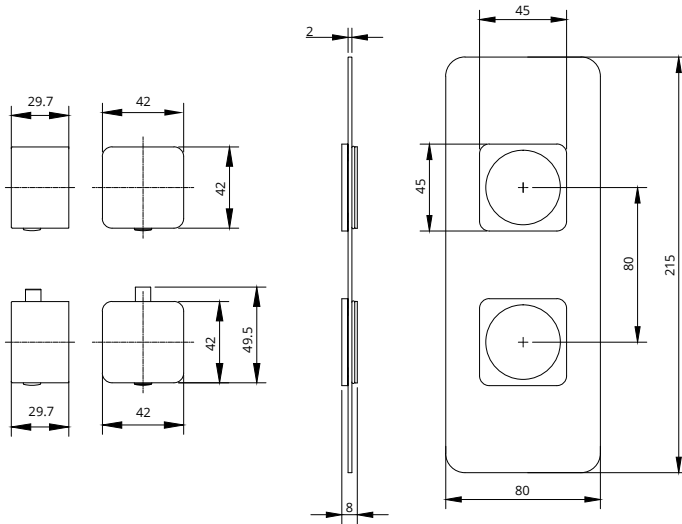

ALITA

Square Dual Control · 2 Outlet Valve

CODE QSQSV22CP

MATERIAL Brass

APPROVALS EN-1111-2017

FLOW RATES OPEN OUTLET

Bar	Litres per min
0.5	9.6
1	14.1
2	20.5
3	24.8
4	28.3
5	32