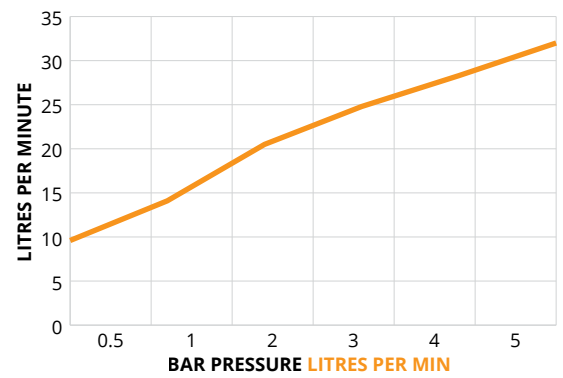

ALITA

Round Dual Control · 2 Outlet Valve

CODE QRSV22CP

MATERIAL Brass

APPROVALS EN-1111-2017

FLOW RATES OPEN OUTLET

Bar	Litres per min
0.5	9.6
1	14.1
2	20.5
3	24.8
4	28.3
5	32