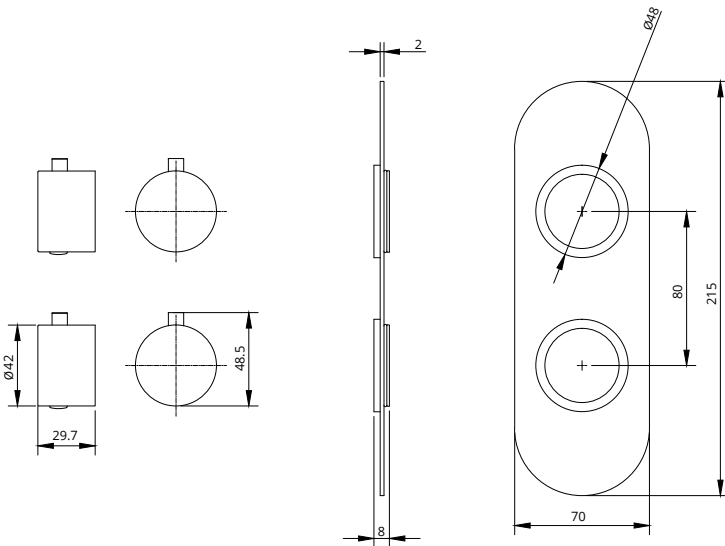

ALITA

Round Dual Control · 2 Outlet Valve

CODE QRSV22CP

MATERIAL Brass

APPROVALS EN-1111-2017

FLOW RATES OPEN OUTLET

Bar	Litres per min
0.5	9.6
1	14.1
2	20.5
3	24.8
4	28.3
5	32