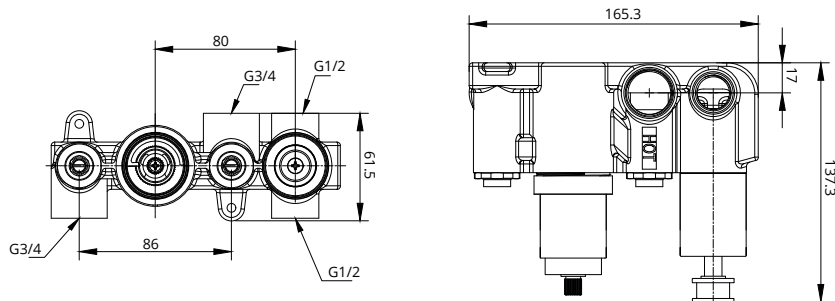

ALITA

Round Dual Control · 2 Outlet Valve

CODE QRSV22CP

MATERIAL Brass

APPROVALS EN-1111-2017

FLOW RATES OPEN OUTLET

Bar	Litres per min
0.5	9.6
1	14.1
2	20.5
3	24.8
4	28.3
5	32