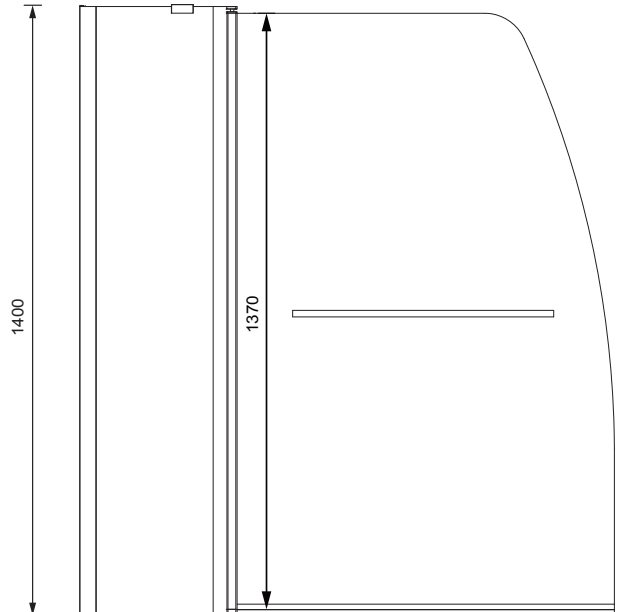

PRODUCT INFORMATION

LBS004

Lunar SB4 hinged radius bathscreen with towel rail

SPECIFICATIONS

L950 x H1400mm
 Adjustment min-max 1230-1250mm
6mm clear toughened safety glass
 Clear shield - easy clean glass protection
 Polished silver aluminium profiles
 Adjustable wall profiles
 Universally handed
Lifetime Guarantee*

STANDARDS

EN 997, BS 3402

APPROVALS

CE Approved

WEIGHT

30.2kgs

ADDITIONAL INFORMATION

All bathscreen must be installed in accordance with the fitting instructions provided. Please refer to them before installation commences.

All measurements shown are in millimetres. Drawing sizes are not to scale. Measurement accuracy ± 5 mm.

SONAS Bathrooms reserves the right to make changes and/or modifications to products and specifications without prior notice.