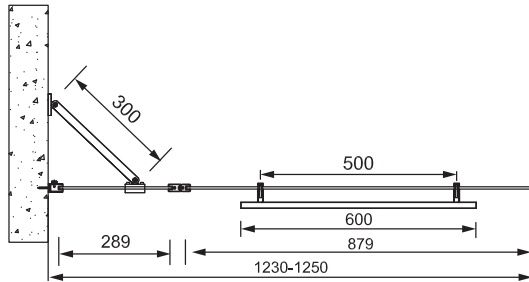

PRODUCT INFORMATION

LBS004

Lunar SB4 hinged radius bathscreen with towel rail

SPECIFICATIONS

L950 x H1400mm
 Adjustment min-max 1230-1250mm
6mm clear toughened safety glass
 Clear shield - easy clean glass protection
 Polished silver aluminium profiles
 Adjustable wall profiles
 Universally handed
Lifetime Guarantee*

STANDARDS

EN 997, BS 3402

APPROVALS

CE Approved

WEIGHT

30.2kgs

ADDITIONAL INFORMATION

All bathscreen must be installed in accordance with the fitting instructions provided. Please refer to them before installation commences.

All measurements shown are in millimetres. Drawing sizes are not to scale. Measurement accuracy ± 5 mm.

SONAS Bathrooms reserves the right to make changes and/or modifications to products and specifications without prior notice.