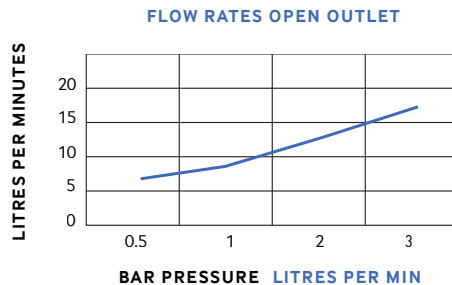

#### WARRANTY

- **2 year warranty** applies to taps with black finish. All surfaces must be cleaned with warm soapy water and dried with soft cloths only. The use of abrasive cleaners or materials will render warranty invalid. Flexible tail connections, hoses, handsets and faucets are covered by a 2 year guarantee.
- **Do not over tighten** flexible tail connections as this may result in later failure of the fitting.
- To enable each supply to be individually isolated product should be fitted with individual isolating valves, claims will be dealt with on that basis.
- Suitable access should be provided for in order for products or parts to be replaced under warranty. In the event that *no access* is provided, labour cost claims cannot be upheld.