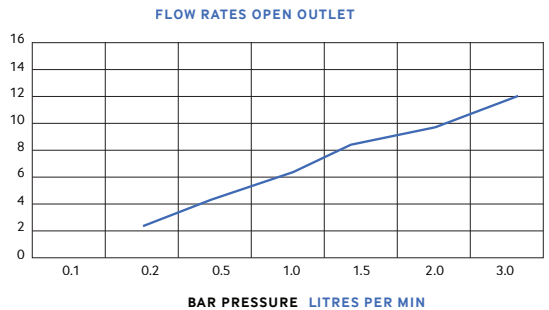

**WARRANTY**

- **5 year warranty** on taps applies to chrome finish and main body of products. All surfaces must be cleaned with warm soapy water and dried with soft cloths only. The use of abrasive cleaners or materials will render *warranty invalid*. Flexible tail connections, hoses and handsets are covered by a *2 year guarantee*. Spindles.
- **Do not over tighten** flexible tail connections as this may result in later failure of the fitting.
- To enable each supply to be individually isolated product should be fitted with individual isolating valves, claims will be dealt with on that basis.
- Suitable access should be provided for in order for products or parts to be replaced under warranty. In the event that *no access* is provided, labour cost claims cannot be upheld.