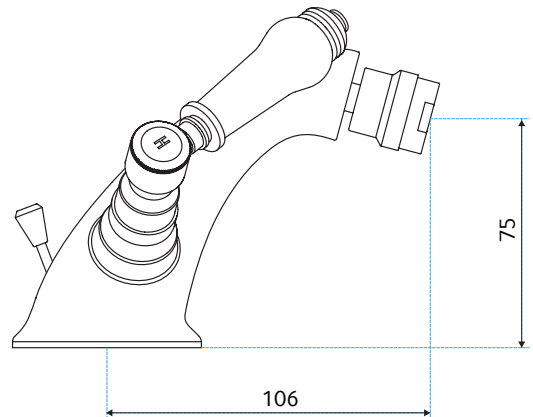

**TRADITIONAL LEVER BIDET MIXER POP UP WASTE**

**PRODUCT INFORMATION**

MYKTL006

Traditional Lever Bidet Mixer c/w Waste

**MATERIAL**

Brass

**COLOUR/FINISH**

Chrome & White

**FIXING**

Base Bracket Supplied

**ADDITIONAL INFORMATION**

For additional support, please contact us:

t +353 1 817 9755

e customersupport@sonasbathrooms.com

BAR	LITRES PER MIN
0.1	-
0.2	2.9
0.5	4.8
1.0	6.9
1.5	8.5
2.0	9.8
3.0	12.0