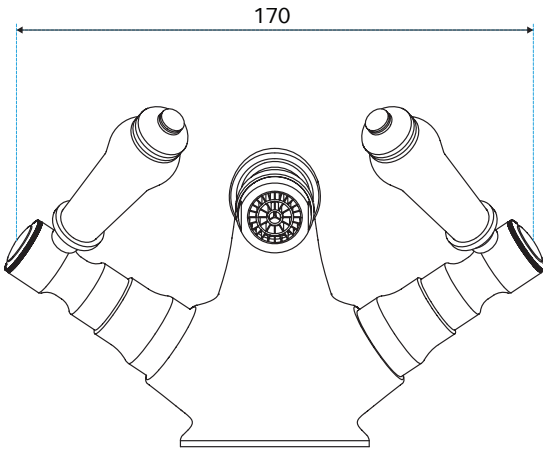

**TRADITIONAL LEVER BIDET MIXER POP UP WASTE**

**PRODUCT INFORMATION**

MYKTL006

Traditional Lever Bidet Mixer c/w Waste

**MATERIAL**

Brass

**COLOUR/FINISH**

Chrome & White

**FIXING**

Base Bracket Supplied

**ADDITIONAL INFORMATION**

For additional support, please contact us:

t +353 1 817 9755

e customersupport@sonasbathrooms.com

BAR	LITRES PER MIN
0.1	-
0.2	2.9
0.5	4.8
1.0	6.9
1.5	8.5
2.0	9.8
3.0	12.0

**WARRANTY**

- **5 year warranty** on taps applies to chrome finish and main body of products. All surfaces must be cleaned with warm soapy water and dried with soft cloths only. The use of abrasive cleaners or materials will render *warranty invalid*. Flexible tail connections, hoses and handsets are covered by a *2 year guarantee*. Spindles.
- **Do not over tighten** flexible tail connections as this may result in later failure of the fitting.
- To enable each supply to be individually isolated product should be fitted with individual isolating valves, claims will be dealt with on that basis.
- Suitable access should be provided for in order for products or parts to be replaced under warranty. In the event that *no access* is provided, labour cost claims cannot be upheld.