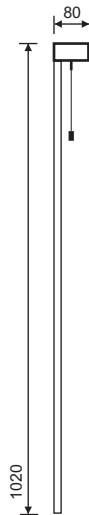

BELMONT GLOSS GREY 50 MIRROR AND 55 VANITY UNIT

APPROVED

DOMESTIC

PRODUCT INFORMATION

GGLED50

Belmont Gloss Grey 500mm mirror with LED light and pull cord

ELTBEL55GG

Belmont Gloss Grey 560mm vanity unit, 1 tap hole, 2 soft closing doors, 1 internal shelf

RELATED PRODUCTS

For a full range of Belmont products please refer to www.sonasbathrooms.com

MATERIAL

Carcass: lacquered 16mm melamine board.
Door fronts: lacquered 16mm melamine board.
Durable water resistant finish, *always ensure bathroom has sufficient ventilation and remove any excess water after use.*

PRODUCT DIMENSIONS

Mirror W500 x H1020mm,
Vanity unit W560 x H820 x D425mm

ADDITIONAL INFORMATION

For a full range of taps please refer to www.sonasbathrooms.com