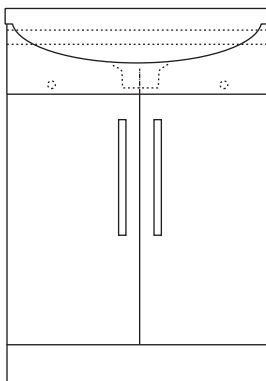

BELMONT GLOSS GREY 50 MIRROR AND 55 VANITY UNIT

APPROVED

DOMESTIC

PRODUCT INFORMATION

GGLED50

Belmont Gloss Grey 500mm mirror with LED light and pull cord

ELTBEL55GG

Belmont Gloss Grey 560mm vanity unit, 1 tap hole, 2 soft closing doors, 1 internal shelf

RELATED PRODUCTS

For a full range of Belmont products please refer to www.sonasbathrooms.com

MATERIAL

Carcass: lacquered 16mm melamine board.
Door fronts: lacquered 16mm melamine board.
Durable water resistant finish, *always ensure bathroom has sufficient ventilation and remove any excess water after use.*

PRODUCT DIMENSIONS

Mirror W500 x H1020mm,
Vanity unit W560 x H820 x D425mm

ADDITIONAL INFORMATION

For a full range of taps please refer to www.sonasbathrooms.com