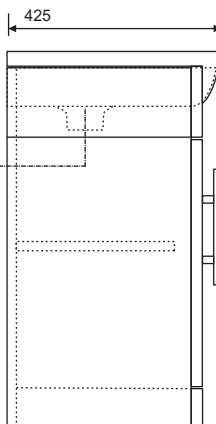

BELMONT GLOSS GREY 50 MIRROR AND 55 VANITY UNIT

APPROVED

DOMESTIC

PRODUCT INFORMATION

GGLED50

Belmont Gloss Grey 500mm mirror with LED light and pull cord

ELTBEL55GG

Belmont Gloss Grey 560mm vanity unit, 1 tap hole, 2 soft closing doors, 1 internal shelf

RELATED PRODUCTS

For a full range of Belmont products please refer to www.sonasbathrooms.com

MATERIAL

Carcass: lacquered 16mm melamine board.
Door fronts: lacquered 16mm melamine board.
Durable water resistant finish, *always ensure bathroom has sufficient ventilation and remove any excess water after use.*

PRODUCT DIMENSIONS

Mirror W500 x H1020mm,
Vanity unit W560 x H820 x D425mm

ADDITIONAL INFORMATION

For a full range of taps please refer to www.sonasbathrooms.com