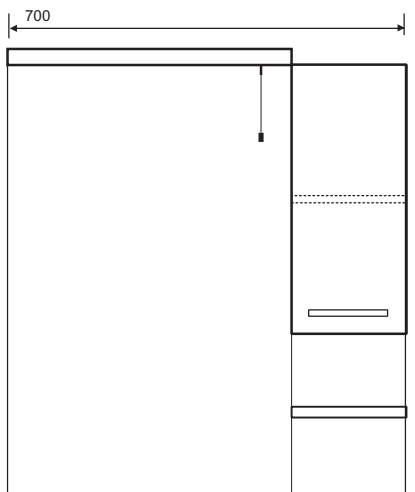

BELMONT GLOSS GREY 70 MIRROR AND 75 VANITY UNIT

APPROVED

DOMESTIC

PRODUCT INFORMATION

GGLED70

Belmont Gloss Grey 700mm mirror with LED light and pull cord, cabinet with internal shelf, 1 external shelf underneath

ELTBEL75GG

Belmont Gloss Grey 755mm vanity unit, 1 tap hole, 3 door, 2 drawer soft closing, 3 internal shelves

RELATED PRODUCTS

For a full range of Belmont products please refer to www.sonasbathrooms.com

MATERIAL

Carcass: lacquered 16mm melamine board.
Door fronts: lacquered 16mm melamine board. Durable water resistant finish, always ensure bathroom has sufficient ventilation and remove any excess water after use.

PRODUCT DIMENSIONS

Mirror W700 x H1020mm,
Vanity unit W755 x H820 x D490mm

ADDITIONAL INFORMATION

For a full range of taps please refer to www.sonasbathrooms.com