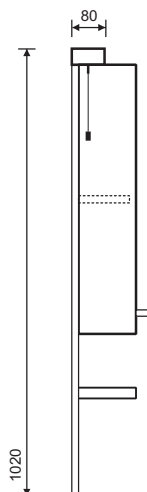

BELMONT GLOSS GREY 70 MIRROR AND 75 VANITY UNIT

APPROVED

DOMESTIC

PRODUCT INFORMATION

GGLED70

Belmont Gloss Grey 700mm mirror with LED light and pull cord, cabinet with internal shelf, 1 external shelf underneath

ELTBEL75GG

Belmont Gloss Grey 755mm vanity unit, 1 tap hole, 3 door, 2 drawer soft closing, 3 internal shelves

RELATED PRODUCTS

For a full range of Belmont products please refer to www.sonasbathrooms.com

MATERIAL

Carcass: lacquered 16mm melamine board.
Door fronts: lacquered 16mm melamine board. Durable water resistant finish, always ensure bathroom has sufficient ventilation and remove any excess water after use.

PRODUCT DIMENSIONS

Mirror W700 x H1020mm,
Vanity unit W755 x H820 x D490mm

ADDITIONAL INFORMATION

For a full range of taps please refer to www.sonasbathrooms.com