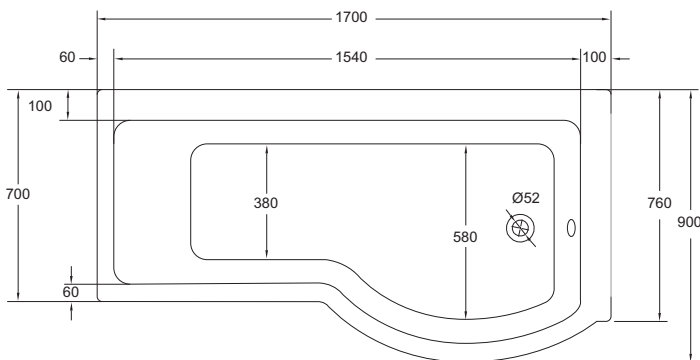

P SHAPE SINGLE ENDED SHOWER BATH WITH 8 JET WHIRLPOOL

COLOUR	White
MATERIAL	Acrylic
APPROVALS	CE Approved
STANDARD	EN14516
<ul style="list-style-type: none"> • Available as left or right-handed bath • Bath screen included • Internal Bath depth 400mm • On/Off switch • Safety suction filter • V jet system for maximum drainage • Baths are un-drilled for tap holes • 2 Year Guarantee on whirlpool system • Full installation instructions and after care use provided 	
<ul style="list-style-type: none"> • Front bath panel included • 505mm Height of bath panel • Pneumatic controlled whirlpool system • Air control • Pre cradled pump • Factory leak & power tested • Taps and waste not included • 25 Year Guarantee on bath 	

[Right hand shown]
Chrome in picture

Bath including fixed bathscreen [left hand shown]