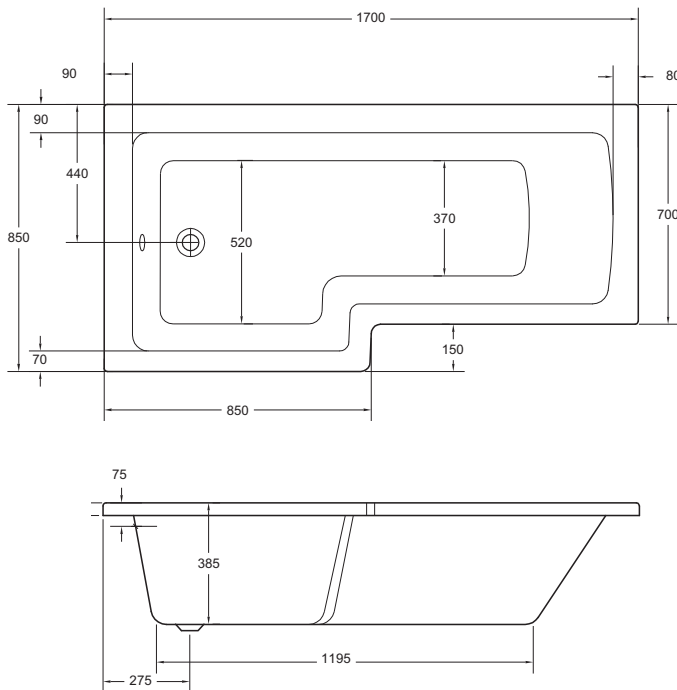

## L SHAPE SINGLE ENDED SHOWER BATH WITH 8 JET WHIRLPOOL

<b>COLOUR</b>	White
<b>MATERIAL</b>	Acrylic
<b>APPROVALS</b>	CE Approved
<b>STANDARD</b>	EN14516
<b>SIZE</b>	L1700 x W850 x D385mm
<b>FIXINGS</b>	Supporting leg set provided

[Right hand shown]

- Available as left or right-handed bath
- Bath screen included
- Internal Bath depth 385mm
- On/Off switch
- Safety suction filter
- V jet system for maximum drainage
- Baths are un-drilled for tap holes
- 2 Year Guarantee on whirlpool system
- Full installation instructions and after care use provided
- Front bath panel included
- Clear shield easy clean glass
- Pneumatic controlled whirlpool system
- Air control
- Pre cradled pump
- Factory leak & power tested
- Taps and waste not included
- 25 Year Guarantee on bath

Bath including fixed bathscreen [left hand shown]