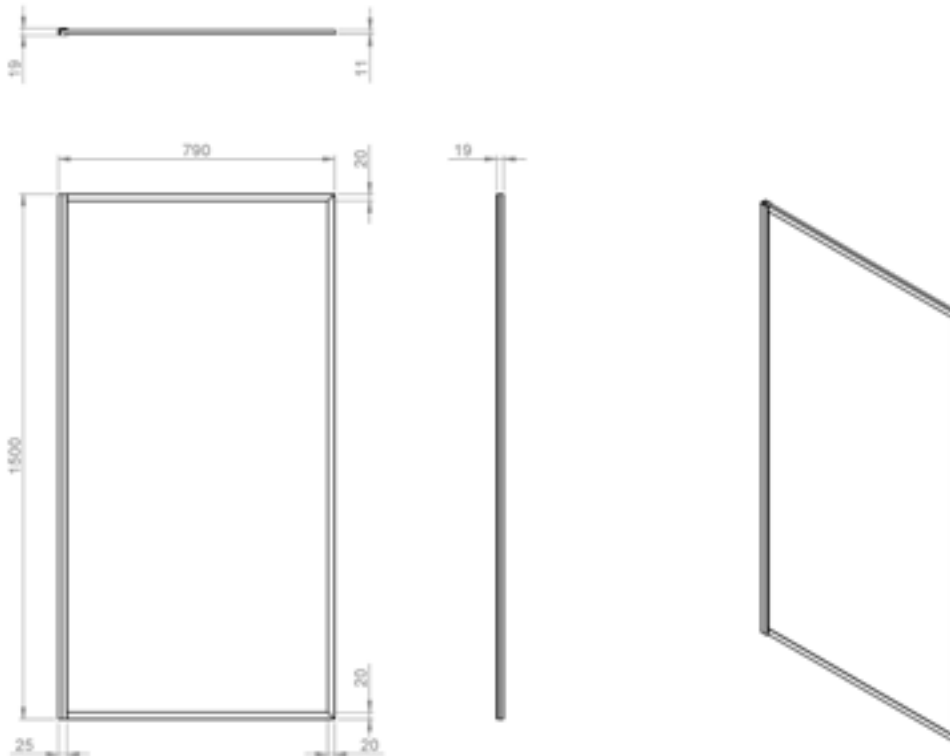

## MIRAGE Bathscreen

<b>MATERIAL</b>	Aluminium / Glass
<b>PRODUCT DIMENSIONS</b>	See technical drawing below
<b>STANDARDS</b>	EN14428
<b>FIXING</b>	Screw to solid wall (fixings supplied)
<b>DECLARATION OF PERFORMANCE</b>	DOP-SON-004/19
<ul style="list-style-type: none"> <li>• 1500mm High</li> <li>• Universally Handed</li> <li>• 8mm Clear Toughened Safety Glass</li> <li>• Clear Shield - Easy Clean Glass Protection</li> </ul>	<ul style="list-style-type: none"> <li>• Matt Black or Brushed Gold Profiles</li> <li>• 20mm Minimal Frame</li> <li>• Profile Cover Cap</li> <li>• Lifetime Guarantee*</li> </ul>

Size	Weight kg	Glass Type	Matt Black	Brushed Gold
790 x 1500	27	Clear	UBS00004	UBS00002
790 x 1500	27	Fluted	UBS00003	UBS00001
790 x 1500	27	Smoked	UBS00005	-

Matt Black

Brushed Gold