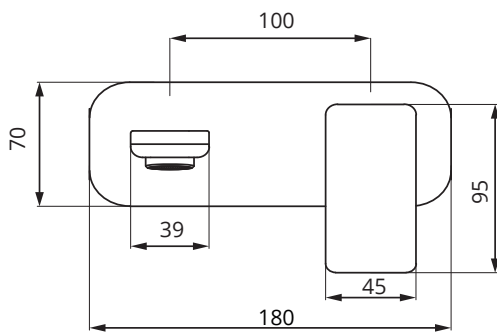

#### Waste Included

CODE	Chrome		UBR0106
	Matt Black		UBR0064
	Brushed Gold		UBR0086
MATERIAL	Brass		
FIXINGS	Not Supplied		
FEATURES	<ul style="list-style-type: none"> <li>• Double click ECO Faucet</li> <li>• Eco setting 75% water saving</li> <li>• Temperature Limiter adjustment</li> </ul>		
STANDARDS	EN817:2018		

#### FLOW RATES OPEN OUTLET

Bar	Litres per min
0.5	8.48
1	10.55
2	15.29
3	18.75
4	21.86
5	24.24