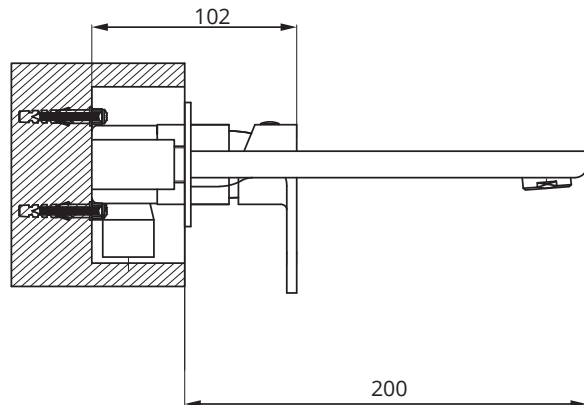

### ECO FLOW Wall Mounted Basin Mixer

#### Waste Included

CODE	Chrome		UBR0106
	Matt Black		UBR0064
	Brushed Gold		UBR0086
MATERIAL	Brass		
FIXINGS	Not Supplied		
FEATURES	<ul style="list-style-type: none"> <li>• Double click ECO Faucet</li> <li>• Eco setting 75% water saving</li> <li>• Temperature Limiter adjustment</li> </ul>		
STANDARDS	EN817:2018		

#### FLOW RATES OPEN OUTLET

Bar	Litres per min
0.5	8.48
1	10.55
2	15.29
3	18.75
4	21.86
5	24.24