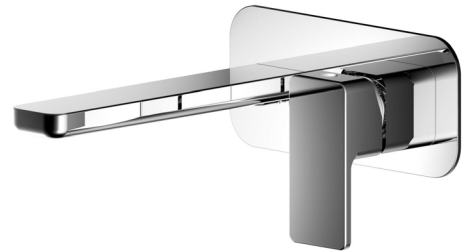

### ECO FLOW Wall Mounted Basin Mixer

#### Waste Included

CODE	Chrome		UBR0106
	Matt Black		UBR0064
	Brushed Gold		UBR0086
MATERIAL	Brass		
FIXINGS	Not Supplied		
FEATURES	<ul style="list-style-type: none"> <li>• Double click ECO Faucet</li> <li>• Eco setting 75% water saving</li> <li>• Temperature Limiter adjustment</li> </ul>		
STANDARDS	EN817:2018		