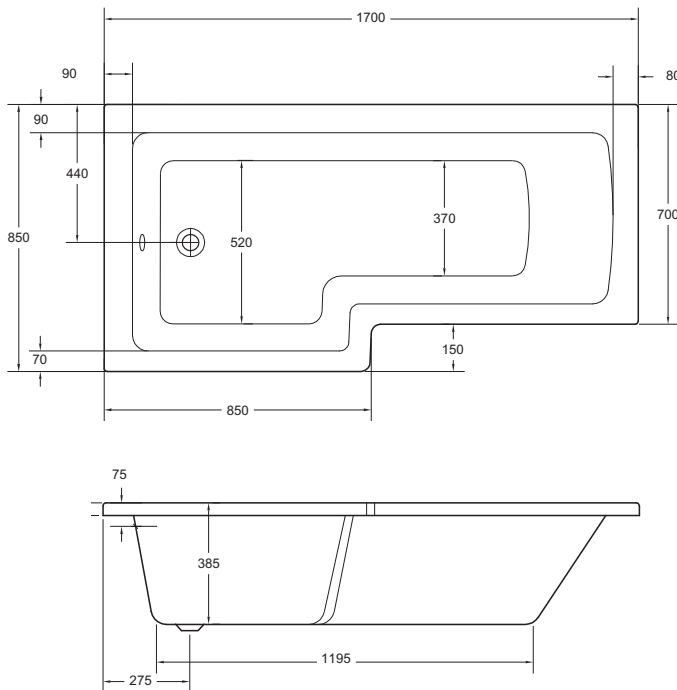

L SHAPE SINGLE ENDED SHOWER BATH WITH 12 JET WHIRLPOOL

COLOUR	White
MATERIAL	Acrylic
APPROVALS	CE Approved
STANDARD	EN14516
SIZE	L1700 x W850 x D385mm
FIXINGS	Supporting leg set provided

[Right hand shown]

- Available as left or right-handed bath
- Bath screen included
- Internal Bath depth 385mm
- On/Off switch
- Safety suction filter
- V jet system for maximum drainage
- Baths are un-drilled for tap holes
- 2 Year Guarantee on whirlpool system
- Full installation instructions and after care use provided
- Front bath panel included
- Clear shield easy clean glass
- Pneumatic controlled whirlpool system
- Air control
- Pre cradled pump
- Factory leak & power tested
- Taps and waste not included
- 25 Year Guarantee on bath

Bath including fixed bathscreen [left hand shown]