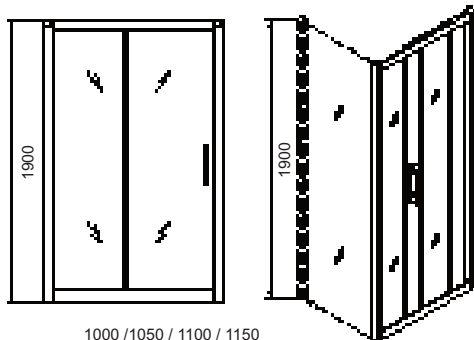

STYLE SLIDING DOOR

APPROVED

DOMESTIC

HOTEL & LEISURE

PRODUCT INFORMATION

STYSL1000	1000 sliding door	STYSL1300	1300 sliding door
STYSL1050	1050 sliding door	STYSL1400	1400 sliding door
STYSL1100	1100 sliding door	STYSL1500	1500 sliding door
STYSL1150	1150 sliding door	STYSL1600	1600 sliding door
STYSL1200	1200 sliding door		

SPECIFICATIONS

- 1900mm high
- Universally handed
- Magnetic door closure
- 6mm clear toughened safety glass EN 12150-1
- Clearshield - easy clean glass protection
- Polished silver aluminium profiles EN 12373-1
- Polished chrome handles
- Profile cover caps
- Adjustable wall profiles
- Power shower suitable
- Semi-frameless side panel available
- Lifetime Guarantee*
- 30mm extension wall profile available: STYEXT