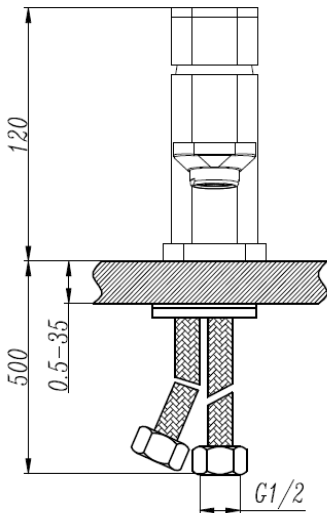

WARRANTY

- **5 year warranty** on taps applies to chrome finish and main body of products. All surfaces must be cleaned with warm soapy water and dried with soft clothes only. The use of abrasive cleaners or materials will render *warranty invalid*. Flexible tail connections, hoses and handsets are covered by a *1 year guarantee*.
- **Do not over tighten** flexible tail connections as this may result in later failure of the fitting.
- To enable each supply to be individually isolated product should be fitted with individual isolating valves, claims will be dealt with on that basis.
- Suitable access should be provided for in order for products or parts to be replaced under warranty. In the event that *no access* is provided, labour cost claims *cannot* be upheld.