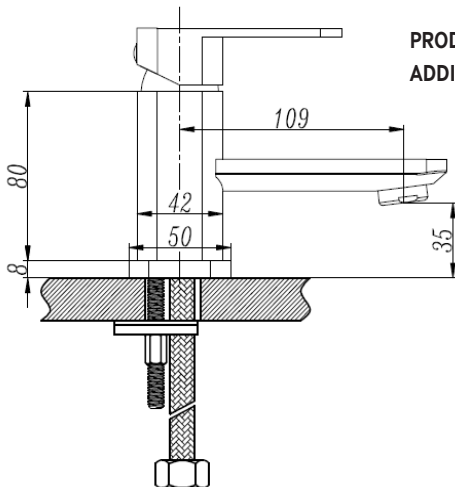

WARRANTY

- **5 year warranty** on taps applies to chrome finish and main body of products. All surfaces must be cleaned with warm soapy water and dried with soft clothes only. The use of abrasive cleaners or materials will render *warranty invalid*. Flexible tail connections, hoses and handsets are covered by a *1 year guarantee*.
- **Do not over tighten** flexible tail connections as this may result in later failure of the fitting.
- To enable each supply to be individually isolated product should be fitted with individual isolating valves, claims will be dealt with on that basis.
- Suitable access should be provided for in order for products or parts to be replaced under warranty. In the event that *no access* is provided, labour cost claims *cannot* be upheld.