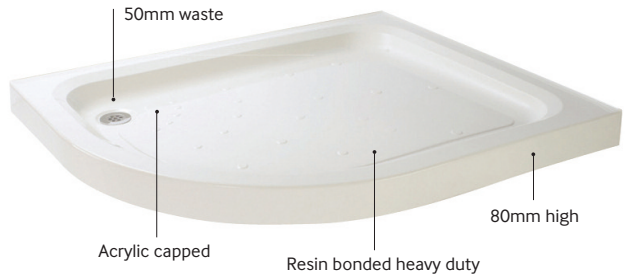

JT OFFSET QUADRANT SHOWER TRAYS

APPROVED

DOMESTIC

HOTEL & LEISURE

OFFSET QUADRANT

Offset quadrant shower trays are available in left hand or right hand *right hand shown*

Size	Code Standard	Code Anti-slip
900 x 800 LH	HSPA980LQ100	A980LQ2AS
900 x 800 RH	HSPA980RQ100	A980RQ2AS
1000 x 800 LH	HSPA1080LQ100	A1080LQ2AS
1000 x 800 RH	HSPA1080RQ100	A1080RQ2AS
1200 x 800 LH	HSPA1280LQ100	A1280LQ2AS
1200 x 800 RH	HSPA1280RQ100	A1280RQ2AS
1200 x 900 LH	HSPA1290LQ100	A1290LQ2AS
1200 x 900 RH	HSPA1290RQ100	A1290RQ2AS

ANTI-SLIP SOLUTION AVAILABLE ON ALL KRISTAL AND JT SHOWER TRAYS

For your additional safety and comfort, the **SONAS Bathroom Collection** can now offer **Anti-Slip** on its entire range of shower trays. For any new shower tray ordered you can request to have it supplied with a factory fitted Anti-Slip coating.

SPECIFICATIONS

Height of tray: 80mm or 93mm with upstand
Double skinned acrylic capped
(50mm waste - not included)

RELATED PRODUCTS

For a list of related shower enclosure options please refer to www.sonasbathrooms.com