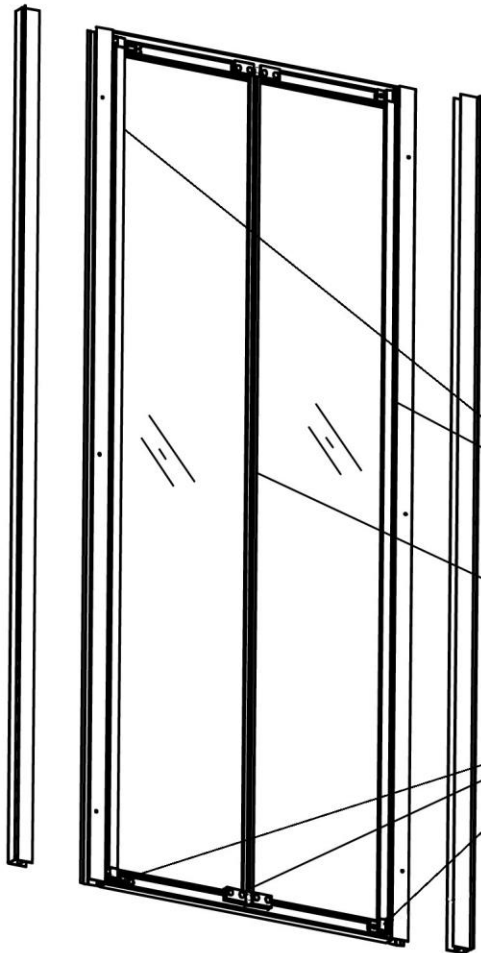

SPARE PARTS LIST FOR CITY RANGE BIFOLD DOOR

SCP-SL/BF/PV	SCREW PACK FOR SLIDING DOOR & BIFOLD DOOR & PIVOT DOOR	X6 ST3.5X12mm SCREW X6 ST4X30mm SCREW X6 WALL PLUG X12 SCREW CLIP X12 SCREW COVER CLIP
BBS-BF ☆	BUBBLE SEAL FOR BIFOLD DOOR	X2 BF-S2 X2 BF-S3
CS-BF ☆	CENTRE SEAL FOR BIFOLD DOOR	X2 BF-S1
HG-BF ☆	BIFOLD HINGE CONTAINS GLASS CLIP AND ROLLER PARTS (SET) FOR BIFOLD DOOR	X2 X2 X2 X2 X 6 ST4X40MM SCREW

MARK ☆ MEANS IT HAS BEEN ASSEMBLED

YH-E1, WALL PROFILE FOR CITY RANGE

YH-E19-BF/A, TOP&BOTTOM TRACK FOR BIFOLD DOOR 760MM

YH-E19-BF/B, TOP&BOTTOM TRACK FOR BIFOLD DOOR 800MM

YH-E19-BF/C, TOP&BOTTOM TRACK FOR BIFOLD DOOR 900MM

YH-E23, CENTRE PROFILE FOR BIFOLD DOOR 760&800&900MM