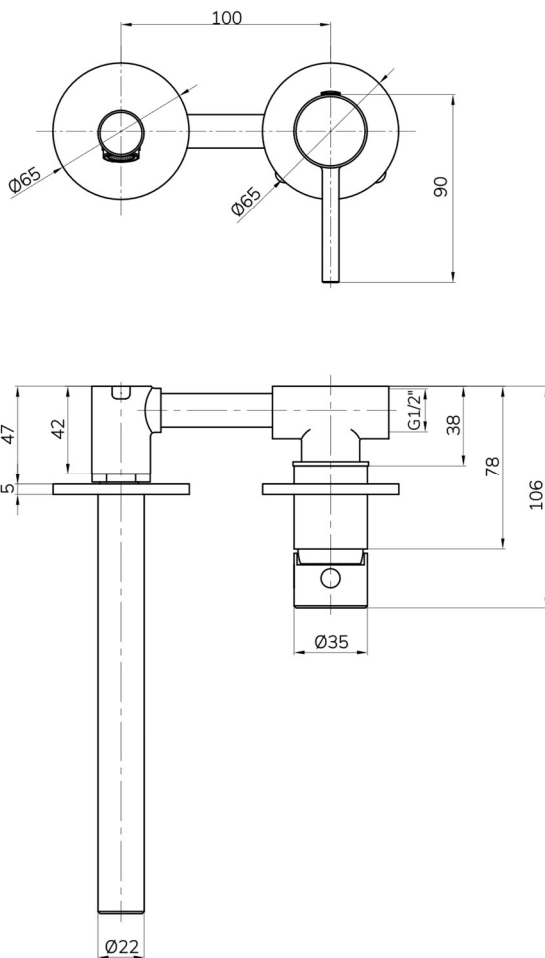

HAKK

Wall Mounted Basin Mixer

CODE	Chrome	● UBR0192
	Matt Black	● UBR0193
	Brushed Gold	● UBR0194
	Brushed Nickel	● UBR0195
MATERIAL	Brass	
FIXINGS	Supplied	
FLOW RATE	<ul style="list-style-type: none"> 5 l/min flow restrictor pre-fitted Min operating pressure 1 bar 	
	<ul style="list-style-type: none"> Cold – start cartridge 	

Bar	Litres per Min
0.1	0.99
0.3	1.57
0.5	2.11
1	3.23
2	4.55
3	5.00