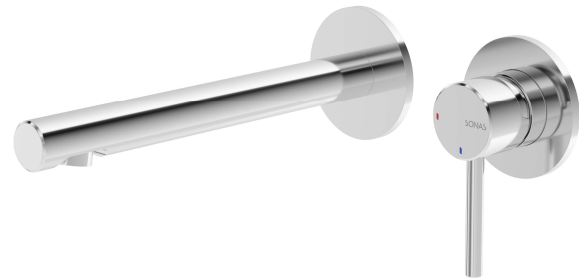

HAKK

Wall Mounted Basin Mixer

CODE	Chrome	● UBR0192
	Matt Black	● UBR0193
	Brushed Gold	● UBR0194
	Brushed Nickel	● UBR0195
MATERIAL	Brass	
FIXINGS	Supplied	
FLOW RATE	<ul style="list-style-type: none"> 5 l/min flow restrictor pre-fitted Min operating pressure 1 bar 	
	<ul style="list-style-type: none"> Cold – start cartridge 	