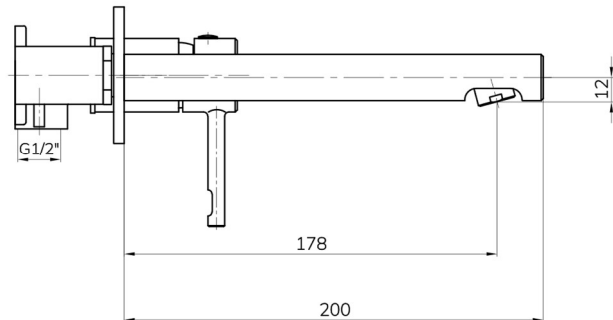

HAKK

Wall Mounted Basin Mixer

CODE	Chrome	● UBR0192
	Matt Black	● UBR0193
	Brushed Gold	● UBR0194
	Brushed Nickel	● UBR0195
MATERIAL	Brass	
FIXINGS	Supplied	
FLOW RATE	<ul style="list-style-type: none"> 5 l/min flow restrictor pre-fitted Min operating pressure 1 bar 	
	<ul style="list-style-type: none"> Cold – start cartridge 	

Bar	Litres per Min
0.1	0.99
0.3	1.57
0.5	2.11
1	3.23
2	4.55
3	5.00