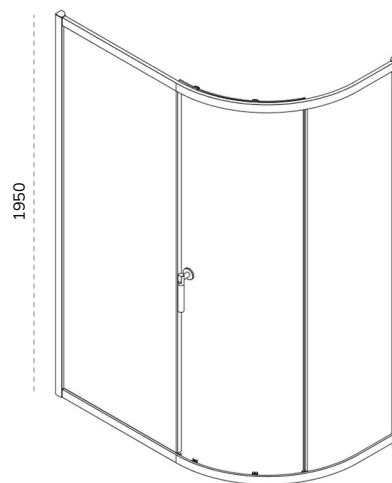

ZEBA Single Door Offset Quadrant

MATERIAL	Aluminium
PRODUCT DIMENSIONS	See Technical Drawings
STANDARDS	EN 14428
<ul style="list-style-type: none"> • 1950mm High • Universally Handed • Magnetic Door Closure • Adjustable Wall Profiles • Power Shower Suitable • In-House Designed Chrome Handle 	<ul style="list-style-type: none"> • Chrome Aluminum Profile • 6mm Clear Toughened Safety Glass • Clear Shield - Easy Clean Glass Protection • Push Down Bottom Rollers on Doors for Easy Cleaning • Lifetime Guarantee* • Semi-Frameless Side Panel Available

Size	Adjustment Mix- Max	Door Opening	Weight kg	Chrome
1000x800	(970-990)x(770-790)	420	48.3	USE00122
1200x800	(1170-1190)x(770-790)	420	54	USE00123
1200x900	(1170-1190)x(870-890)	472	56.5	USE00124

Chrome