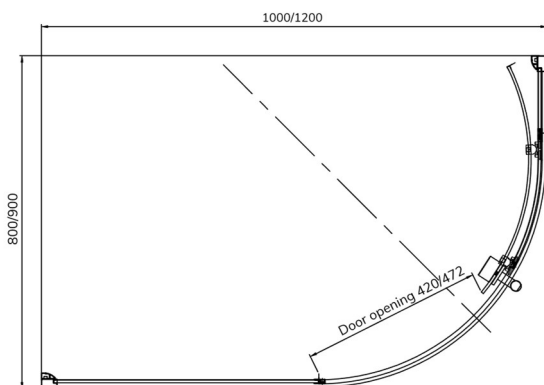

ZEBA Single Door Offset Quadrant

MATERIAL	Aluminium
PRODUCT DIMENSIONS	See Technical Drawings
STANDARDS	EN 14428
<ul style="list-style-type: none"> • 1950mm High • Universally Handed • Magnetic Door Closure • Adjustable Wall Profiles • Power Shower Suitable • In-House Designed Chrome Handle 	<ul style="list-style-type: none"> • Chrome Aluminum Profile • 6mm Clear Toughened Safety Glass • Clear Shield - Easy Clean Glass Protection • Push Down Bottom Rollers on Doors for Easy Cleaning • Lifetime Guarantee* • Semi-Frameless Side Panel Available

Size	Adjustment Mix- Max	Door Opening	Weight kg	Chrome
1000x800	(970-990)x(770-790)	420	48.3	USE00122
1200x800	(1170-1190)x(770-790)	420	54	USE00123
1200x900	(1170-1190)x(870-890)	472	56.5	USE00124

Chrome