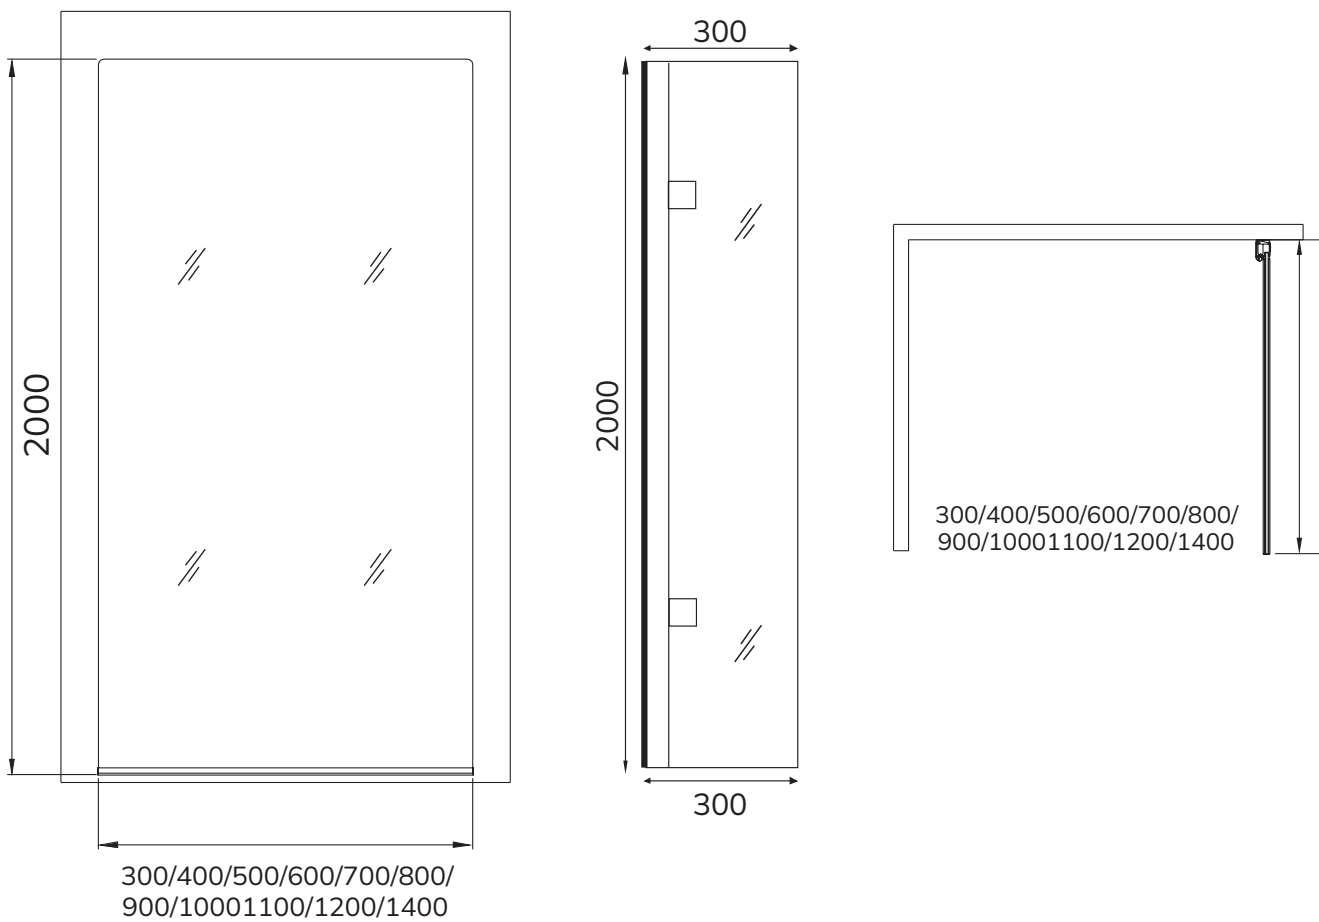

ASPECT Wetroom Panels & ASPECT Scandinavian Wetroom Panels

MATERIAL Aluminium

PRODUCT DIMENSIONS See technical drawing below

STANDARDS EN 14428

- 2000mm High
- Universally Handed
- 8mm Clear Toughened Safety Glass
- Clear Shield - Easy Clean Glass Protection
- 20mm Adjustable Wall Profiles
- Chrome, Black, Brushed Gold, Matt White, Brushed Nickel or Scandinavian Colour Coordinating Profiles
- Concealed Wall Profiles
- Power Shower Suitable
- 1200mm overhead support bar
- Profile cover cap
- Flipper Panel W300mm available
- Lifetime Guarantee*

ASPECT Wetroom Panels								
Size	Adjustment min - max	Weight kg	Chrome	Black	Black Trellis	Brushed Gold	White	Brushed Nickel
								
300	270 - 290	15.9kg	UWP0104	UWP0108	-	UWP0112	UWP0120	UWP0116
400	370 - 390	20.4kg	UWP0105	UWP0109	-	UWP0113	UWP0121	UWP0117
500	470 - 490	24.4kg	UWP0106	UWP0110	-	UWP0114	UWP0122	UWP0118
600	570 - 590	28.9kg	UWP0107	UWP0111	-	UWP0115	UWP0123	UWP0119
700	670 - 690	26.8kg	AWRP0700CP	AWRP0700MB	ABWRP008	AWRP0700BG	AWRP0700MW	AWRP0700BN
800	770 - 790	30.9kg	AWRP0800CP	AWRP0800MB	ABWRP009	AWRP0800BG	AWRP0800MW	AWRP0800BN
900	870 - 890	34.9kg	AWRP0900CP	AWRP0900MB	ABWRP010	AWRP0900BG	AWRP0900MW	AWRP0900BN
1000	970 - 990	38.9kg	AWRP1000CP	AWRP1000MB	ABWRP011	AWRP1000BG	AWRP1000MW	AWRP1000BN
1100	1070 - 1090	42.9kg	AWRP1100CP	AWRP1100MB	ABWRP012	AWRP1100BG	AWRP1100MW	AWRP1100BN
1200	1170 - 1190	46.9kg	AWRP1200CP	AWRP1200MB	ABWRP013	AWRP1200BG	AWRP1200MW	AWRP1200BN
1400	1370 - 1390	54.9kg	AWRP1400CP	AWRP1400MB	ABWRP014	AWRP1400BG	AWRP1400MW	AWRP1400BN
Includes overhead support bar								
Flipper Panel W300mm			ACWRFP	ABWRFP	UWP0016	UWP0013	UWP0015	UWP0014