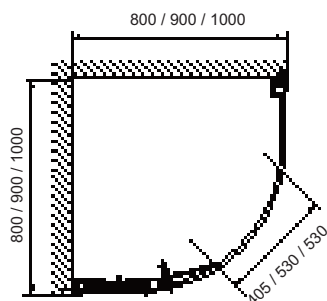

QUADRANT DOUBLE	SIZE	ADJUSTMENT MIN-MAX	DOOR OPENING
STYQQUDD80	800	760 -780	405mm
STYQQUDD90	900	860 -880	530mm
STYQQUDD1000	1000	960 -980	530mm