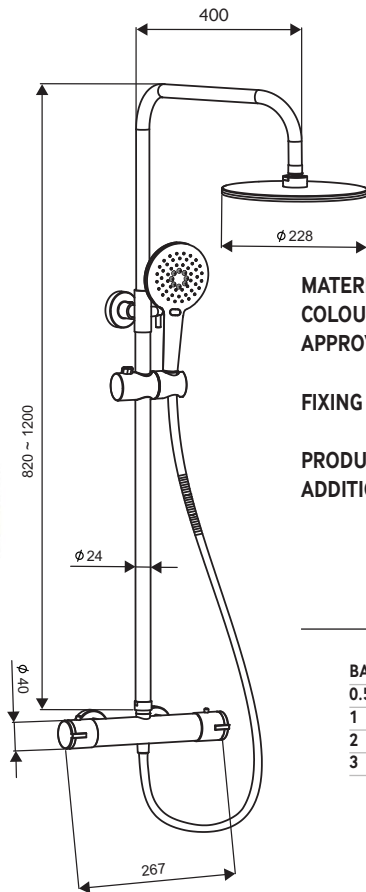

BAR	LITRES PER MIN.
0.5	9.7
1	12.2
2	15.4
3	16.8