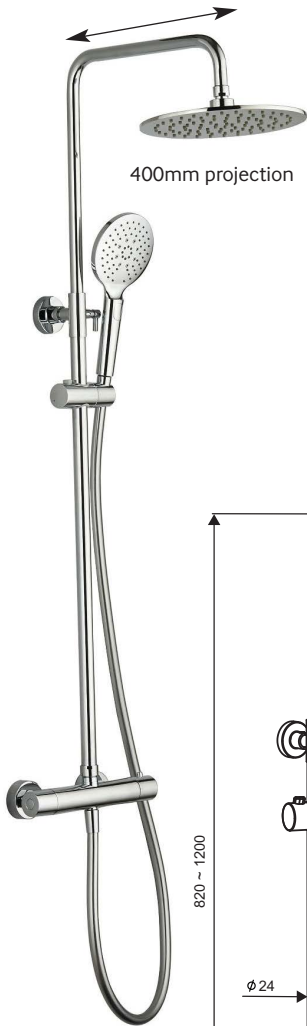

AXIS LUXURY ROUND THERMOSTATIC SHOWER KIT

400mm projection

PRODUCT INFORMATION

ETAXI001

Axis Luxury Round Thermostatic Shower Kit
3 function push button handset
250mm rainhead, 1.5m hose

SPECIFICATIONS

High pressure system only
Exposed valve
Fast Fix brackets supplied
Max water temp: 65 deg
Max water pressure: 5 bar
Minimum operating pressure 0.5 bar
Dual outlet
Pipe centres: 150mm

MATERIAL
COLOUR/FINISH
APPROVALS

Brass
Chrome
This product should be fitted in accordance with relevant *Water Byelaw Regulations*
Wall mounted using fittings provided
(do not overtighten)

FIXING

PRODUCT DIMENSIONS
ADDITIONAL INFORMATION

Please refer to technical line drawing
Suitable for the following plumbing systems:
Gravity fed, pumped, unvented or combi boiler systems.
For a full range of brassware products please refer to www.sonasbathrooms.com

BAR	LITRES PER MIN.
0.5	9.7
1	12.2
2	15.4
3	16.8

NERO ROUND FLOW RATES OPEN OUTLET

WARRANTY

- **2 year warranty** on showers applies to finish and main body of products, thermostatic cartridges, hoses, hand showers and washer.
All surfaces must be cleaned with warm soapy water and dried with soft clothes only. The use of abrasive cleaners or materials will render *warranty invalid*.
- Suitable access should be provided for in order for products or parts to be replaced under warranty. In the event that *no access* is provided, labour cost claims *cannot* be upheld.