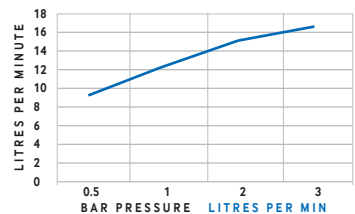

AXIS LUXURY ROUND THERMOSTATIC SHOWER KIT

400mm projection

PRODUCT INFORMATION

ETAXI001

Axis Luxury Round Thermostatic Shower Kit
3 function push button handset
250mm rainhead, 1.5m hose

SPECIFICATIONS

High pressure system only
Exposed valve
Fast Fix brackets supplied
Max water temp: 65 deg
Max water pressure: 5 bar
Minimum operating pressure 0.5 bar
Dual outlet
Pipe centres: 150mm

BAR	LITRES PER MIN.
0.5	9.7
1	12.2
2	15.4
3	16.8

NERO ROUND FLOW RATES OPEN OUTLET

WARRANTY

- **2 year warranty** on showers applies to finish and main body of products, thermostatic cartridges, hoses, hand showers and washer.
All surfaces must be cleaned with warm soapy water and dried with soft clothes only. The use of abrasive cleaners or materials will render *warranty invalid*.
- Suitable access should be provided for in order for products or parts to be replaced under warranty. In the event that *no access* is provided, labour cost claims *cannot* be upheld.