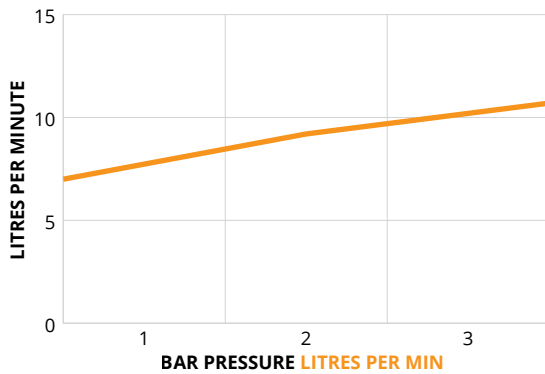

NORFOLK

4 Hole Bath Shower Mixer

Includes Handset

CODE	Chrome		CCC004
	Matt Black		UBR0058
	Brushed Gold		UBR0080
MATERIAL	Brass		
FIXINGS	Deck mounted using back nuts provided		

FLOW RATES OPEN OUTLET

Bar	Litres per min
1	7.00
2	9.20
3	10.70