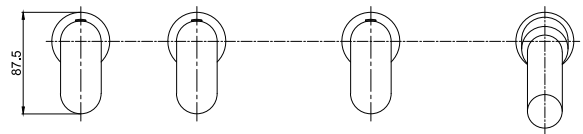

NORFOLK

4 Hole Bath Shower Mixer

Includes Handset

CODE	Chrome		CCC004
	Matt Black		UBR0058
	Brushed Gold		UBR0080
MATERIAL	Brass		
FIXINGS	Deck mounted using back nuts provided		

FLOW RATES OPEN OUTLET

Bar	Litres per min
1	7.00
2	9.20
3	10.70