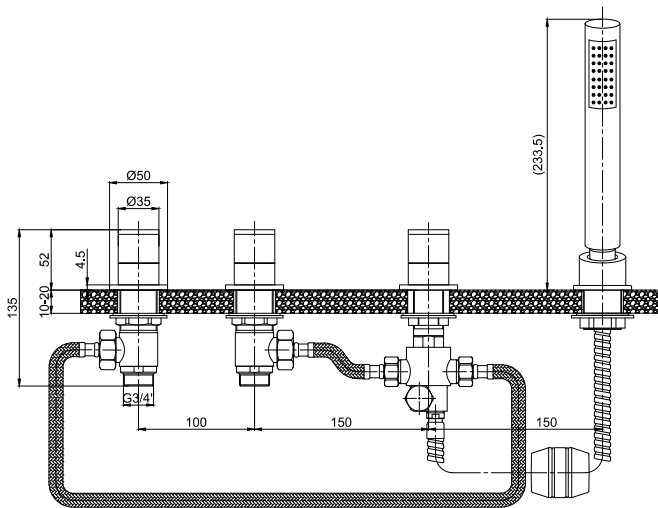

NORFOLK

4 Hole Bath Shower Mixer

Includes Handset

CODE	Chrome		CCC004
	Matt Black		UBR0058
	Brushed Gold		UBR0080
MATERIAL	Brass		
FIXINGS	Deck mounted using back nuts provided		

FLOW RATES OPEN OUTLET

Bar	Litres per min
1	7.00
2	9.20
3	10.70