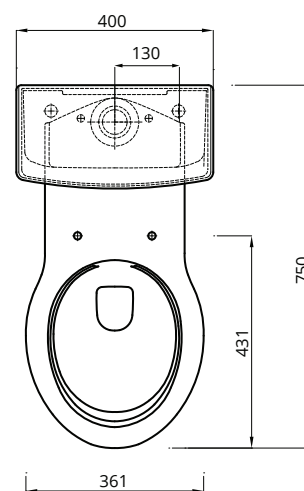

RIMLESS
DESIGN wc