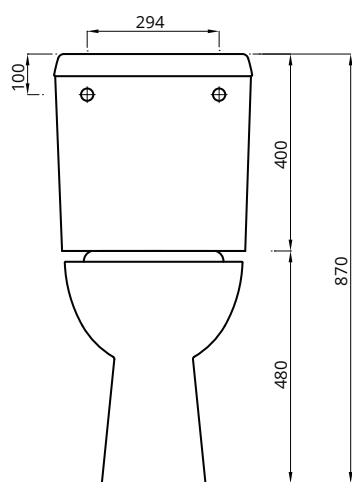

RIMLESS
DESIGN wc