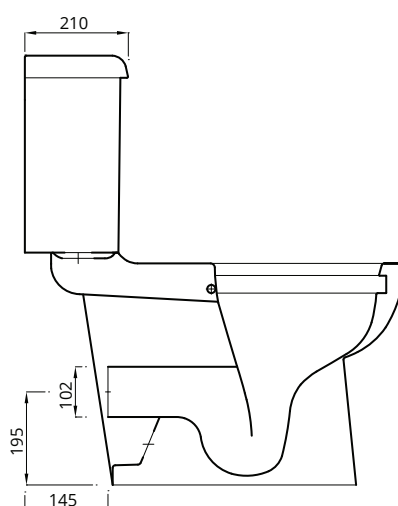

RIMLESS
DESIGN wc