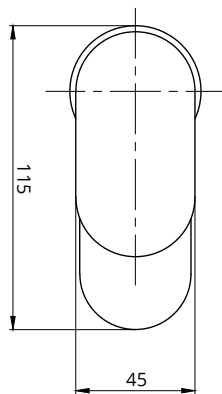

NORFOLK

Cloakroom Basin Mixer

Waste Included

CODE	Chrome		UBR0095
	Matt Black		UBR0051
	Brushed Gold		UBR0073
MATERIAL	Brass		
FIXINGS	Deck mounted using back nuts provided		
STANDARDS	EN817:2018, EN13618:2016		

FLOW RATES OPEN OUTLET

Bar	Litres per min
0.2	6.4
0.5	8.17
1	11.79
2	16.85
3	20.83
4	24.51
5	27.77