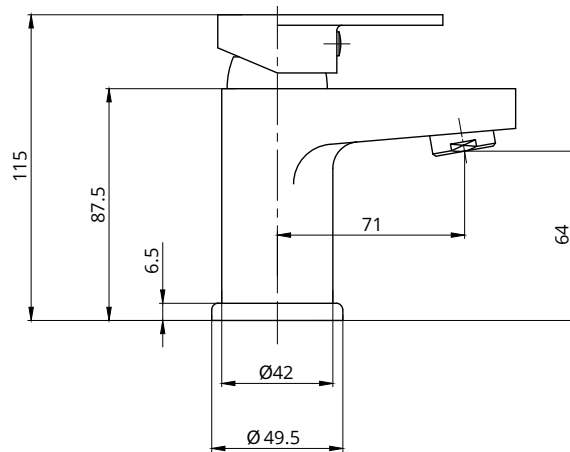

NORFOLK

Cloakroom Basin Mixer

Waste Included

CODE	Chrome		UBR0095
	Matt Black		UBR0051
	Brushed Gold		UBR0073
MATERIAL	Brass		
FIXINGS	Deck mounted using back nuts provided		
STANDARDS	EN817:2018, EN13618:2016		

FLOW RATES OPEN OUTLET

Bar	Litres per min
0.2	6.4
0.5	8.17
1	11.79
2	16.85
3	20.83
4	24.51
5	27.77