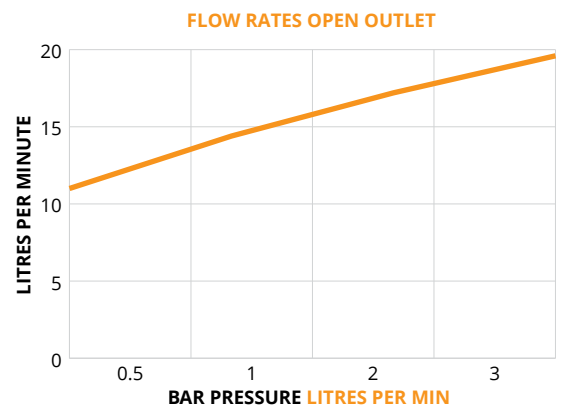

NORFOLK

Floor Standing Bath Shower Mixer

CODE	Chrome		CORN001
	Matt Black		UBR0056
	Brushed Gold		UBR0078
MATERIAL	Brass		

Bar	Litres per min
0.5	11
1	14.4
2	17.2
3	19.6