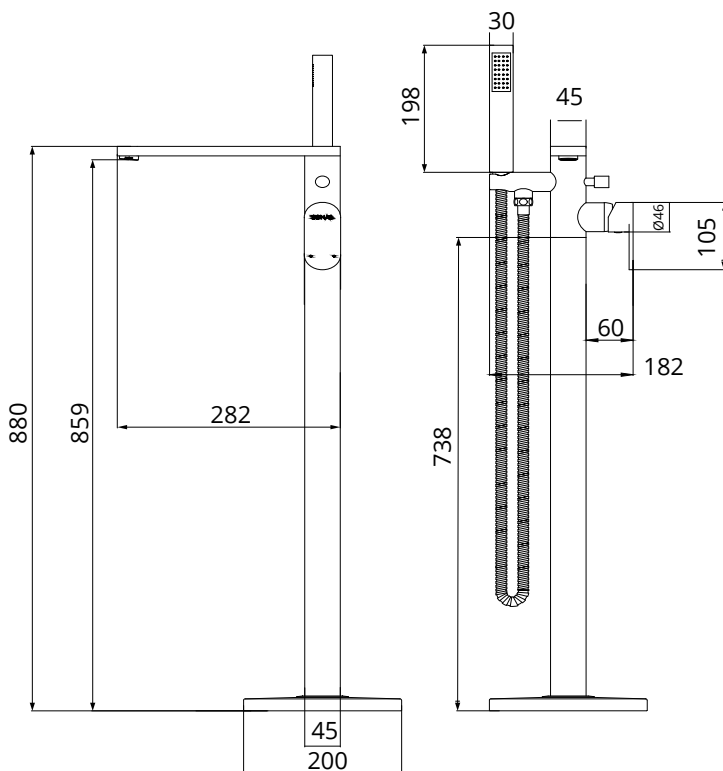

NORFOLK

Floor Standing Bath Shower Mixer

CODE	Chrome		CORN001
	Matt Black		UBR0056
	Brushed Gold		UBR0078
MATERIAL	Brass		

Bar	Litres per min
0.5	11
1	14.4
2	17.2
3	19.6