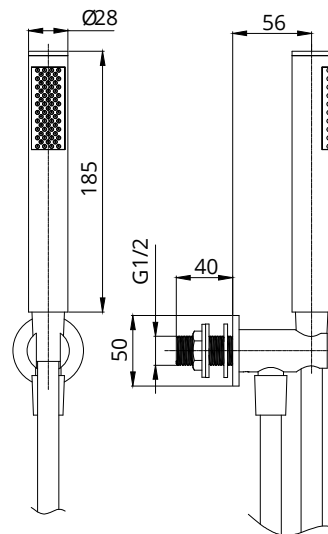

NERO Black

Twin Outlet Concealed Shower Valve Kit

CODE USH0005

MATERIAL Brass

APPROVALS EN-1111-2017

FLOW RATES OPEN OUTLET

Bar	Litres per min
0.5	7.8
1	11.1
2	16
3	19.5
4	22
5	24

WARRANTY

- Warranty on taps applies to finish and main body of products, **5 years** - Chrome Finish, **2 years** - Matt Black & Brushed Gold Finishes.
- All surfaces must be cleaned with warm soapy water and dried with soft cloths only. The use of abrasive cleaners or materials will render warranty invalid. Flexible tail connections, hoses, handsets and faucets are covered by a 2 year guarantee. Do not over tighten flexible tail connections as this may result in later failure of the fitting.
- To enable each supply to be individually isolated product should be fitted with individual isolating valves, claims will be dealt with on that basis.
- Suitable access should be provided for in order for products or parts to be replaced under warranty. In the event that no access is provided, labour cost claims cannot be upheld.