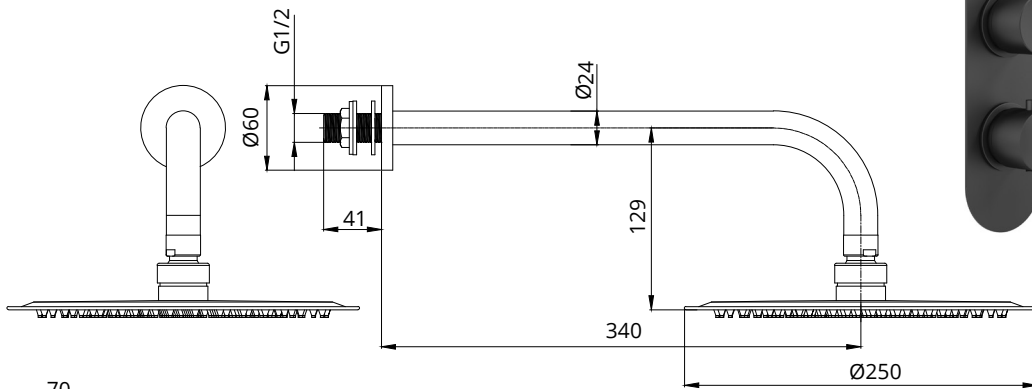

NERO Black

Twin Outlet Concealed Shower Valve Kit

CODE USH0005

MATERIAL Brass

APPROVALS EN-1111-2017

FLOW RATES OPEN OUTLET

Bar	Litres per min
0.5	7.8
1	11.1
2	16
3	19.5
4	22
5	24

WARRANTY

- Warranty on taps applies to finish and main body of products, **5 years** - Chrome Finish, **2 years** - Matt Black & Brushed Gold Finishes.
- All surfaces must be cleaned with warm soapy water and dried with soft cloths only. The use of abrasive cleaners or materials will render warranty invalid. Flexible tail connections, hoses, handsets and faucets are covered by a 2 year guarantee. Do not over tighten flexible tail connections as this may result in later failure of the fitting.
- To enable each supply to be individually isolated product should be fitted with individual isolating valves, claims will be dealt with on that basis.
- Suitable access should be provided for in order for products or parts to be replaced under warranty. In the event that no access is provided, labour cost claims cannot be upheld.