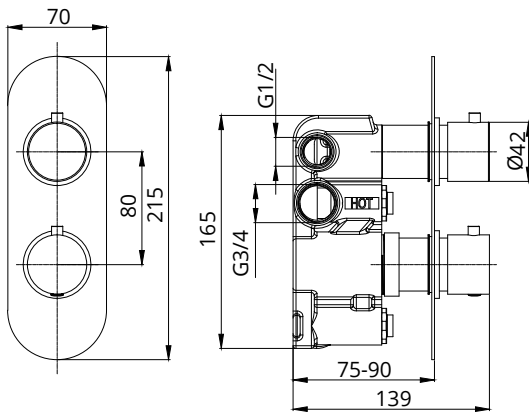

NERO Black

Twin Outlet Concealed Shower Valve Kit

CODE USH0005

MATERIAL Brass

APPROVALS EN-1111-2017

FLOW RATES OPEN OUTLET

Bar	Litres per min
0.5	7.8
1	11.1
2	16
3	19.5
4	22
5	24

WARRANTY