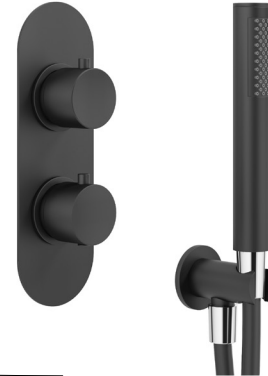

NERO Black

Twin Outlet Concealed Shower Valve Kit

CODE USH0005

MATERIAL Brass

APPROVALS EN-1111-2017

FLOW RATES OPEN OUTLET

Bar	Litres per min
0.5	7.8
1	11.1
2	16
3	19.5
4	22
5	24

WARRANTY

- Warranty on taps applies to finish and main body of products, **5 years** - Chrome Finish, **2 years** - Matt Black & Brushed Gold Finishes.
- All surfaces must be cleaned with warm soapy water and dried with soft cloths only. The use of abrasive cleaners or materials will render warranty invalid. Flexible tail connections, hoses, handsets and faucets are covered by a 2 year guarantee. Do not over tighten flexible tail connections as this may result in later failure of the fitting.
- To enable each supply to be individually isolated product should be fitted with individual isolating valves, claims will be dealt with on that basis.
- Suitable access should be provided for in order for products or parts to be replaced under warranty. In the event that no access is provided, labour cost claims cannot be upheld.