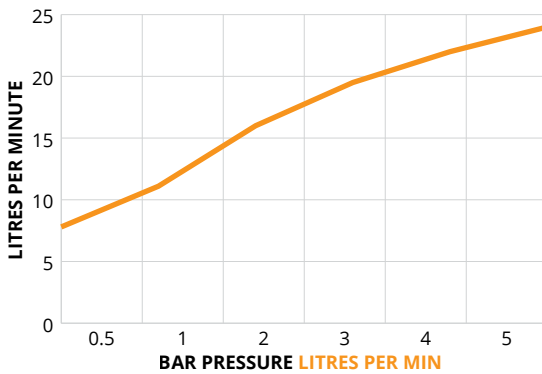

NERO Black

Twin Outlet Concealed Shower Valve Kit

CODE USH0005

MATERIAL Brass

APPROVALS EN-1111-2017

FLOW RATES OPEN OUTLET

Bar	Litres per min
0.5	7.8
1	11.1
2	16
3	19.5
4	22
5	24

WARRANTY

- Warranty on taps applies to finish and main body of products, **5 years** - Chrome Finish, **2 years** - Matt Black & Brushed Gold Finishes.
- All surfaces must be cleaned with warm soapy water and dried with soft cloths only. The use of abrasive cleaners or materials will render warranty invalid. Flexible tail connections, hoses, handsets and faucets are covered by a 2 year guarantee. Do not over tighten flexible tail connections as this may result in later failure of the fitting.
- To enable each supply to be individually isolated product should be fitted with individual isolating valves, claims will be dealt with on that basis.
- Suitable access should be provided for in order for products or parts to be replaced under warranty. In the event that no access is provided, labour cost claims cannot be upheld.