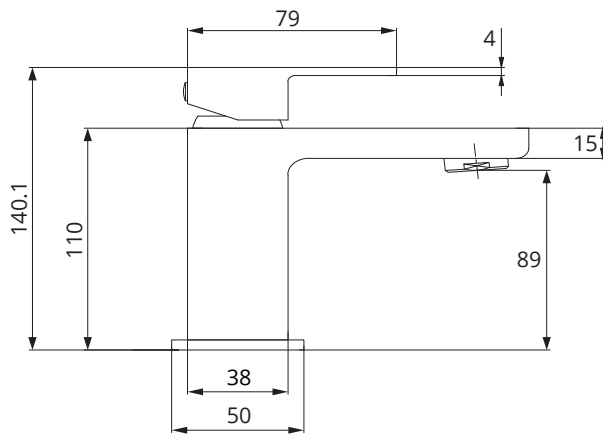

#### Waste Included

CODE	Chrome		UBR0097
	Matt Black		UBR0061
	Brushed Gold		UBR0083
MATERIAL	Brass		
FIXINGS	Deck mounted using back nuts provided		

#### FLOW RATES OPEN OUTLET

Bar	Litres per min
0.2	6.00
0.5	9.10
1	14.50
2	17.00
3	19.50