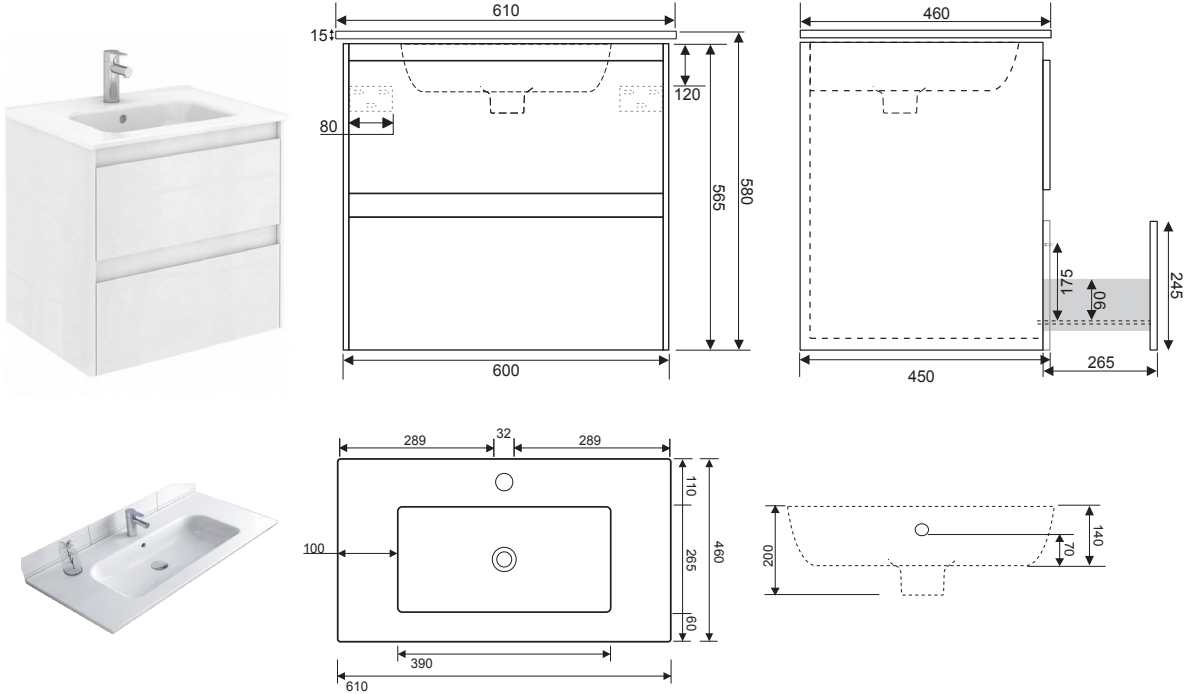

DIJON 60 WALL HUNG UNIT WITH WASHBASIN

Ceramic washbasin included - Soft close mechanism - Tap not included - 2 drawer

VANITY UNIT COLOURS

Gloss White

Samara Ash

PRODUCT CODE

SLMDJ602DWH - Gloss White

SLMDJ602DSH - Samara Ash

MATERIAL

Fascia, Drawer Fronts, Top, Bottom & Side Panels are constructed using 18mm MDF PU Lacquered Finish Soft Close, Quick Release Metal Drawers – adjustable +/- 5mm

WEIGHT

Unit 27.3kg, Basin 10.3kg

FIXINGS