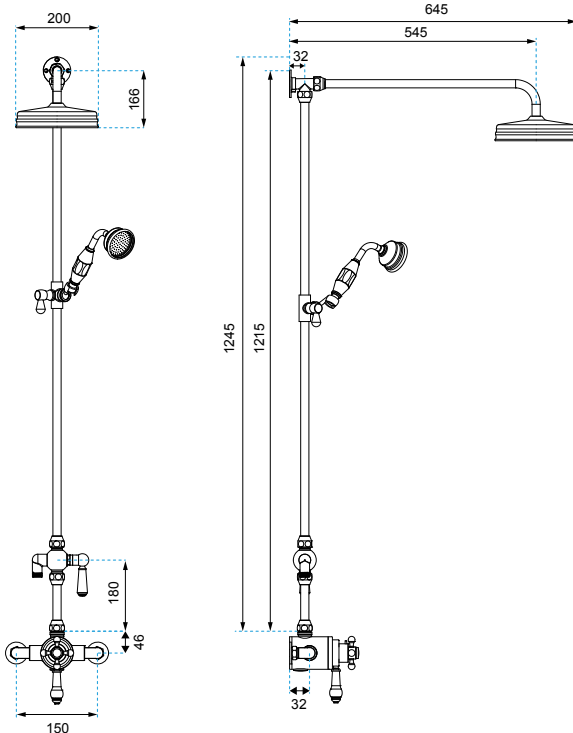

WARRANTY

- **2 year warranty** on showers applies to chrome finish and main body of products. All surfaces must be cleaned with warm soapy water and dried with soft clothes only. The use of abrasive cleaners or materials will render *warranty invalid*.
- **Warranty excludes** perishable items such as thermostatic cartridges, hoses, hand showers and washers, which are covered by a *1 year warranty*.
- Suitable access should be provided for in order for products or parts to be replaced under warranty. In the event that *no access* is provided, labour cost claims *cannot* be upheld.