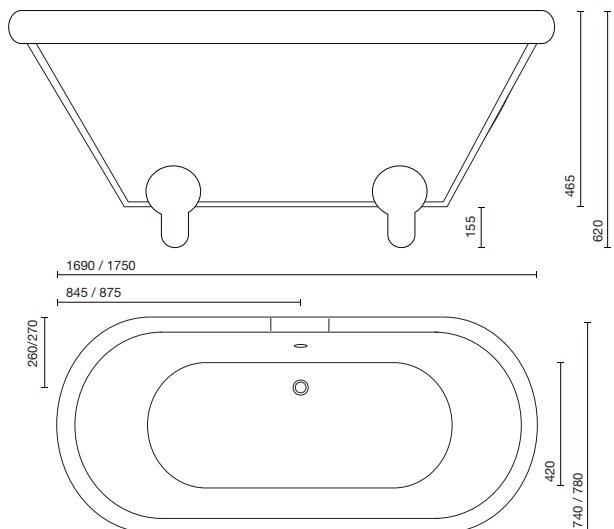

DUCHESS TRADITIONAL FREE STANDING ROLL TOP BATH

APPROVED

DOMESTIC

HOTEL & LEISURE

PRODUCT INFORMATION

DUCH1690	L1690 x W740 x H620mm traditional free standing roll top bath
DUCH1750	L1750 x W780 x H620mm traditional free standing roll top bath

SPECIFICATIONS

Traditional Roll Top Design
Acrylic Double Ended Bath
Tap Ledge Undrilled
Traditional Chrome Metal Claw Feet
Taps and waste not included
Bath capacity 200Ltr
10 Year Guarantee

MATERIAL	Acrylic
COLOUR/FINISH	White
STANDARDS	EN14516
APPROVALS	CE Approved
PRODUCT DIMENSIONS	See technical drawing below
ADDITIONAL INFORMATION	For a full range of large freestanding bath shower mixers and bath accessories please visit www.sonasbathrooms.com