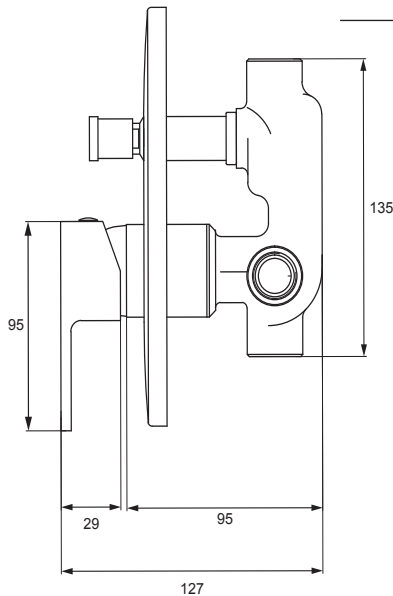

CONTOUR MANUAL SHOWER VALVES

PRODUCT INFORMATION

CCC602CR

Manual Shower Valves

MATERIAL

Brass

COLOUR/FINISH

Chrome

APPROVALS

This product should be fitted in accordance with relevant Water Byelaw Regulations

FIXING

Supplied

ADDITIONAL INFORMATION

For additional support, please contact us:

t +353 1 817 9755

e customersupport@sonasbathrooms.com

BAR	LITRES PER MIN
0.5	9.2
1	12.5
2	17.5
3	20.9

WARRANTY

- **5 year warranty** on taps applies to chrome finish and main body of products. All surfaces must be cleaned with warm soapy water and dried with soft cloths only. The use of abrasive cleaners or materials will render warranty invalid. Flexible tail connections, hoses, handsets and faucets are covered by a 2 year guarantee.
- **Do not over tighten** flexible tail connections as this may result in later failure of the fitting.
- To enable each supply to be individually isolated product should be fitted with individual isolating valves, claims will be dealt with on that basis.
- Suitable access should be provided for in order for products or parts to be replaced under warranty. In the event that *no access* is provided, labour cost claims cannot be upheld.