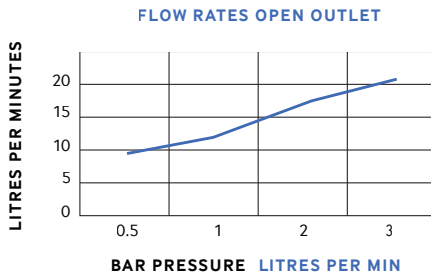

BAR	LITRES PER MIN
0.5	9.2
1	12.5
2	17.5
3	20.9

WARRANTY

- **5 year warranty** on taps applies to chrome finish and main body of products. All surfaces must be cleaned with warm soapy water and dried with soft cloths only. The use of abrasive cleaners or materials will render warranty invalid. Flexible tail connections, hoses, handsets and faucets are covered by a 2 year guarantee.
- **Do not over tighten** flexible tail connections as this may result in later failure of the fitting.
- To enable each supply to be individually isolated product should be fitted with individual isolating valves, claims will be dealt with on that basis.
- Suitable access should be provided for in order for products or parts to be replaced under warranty. In the event that *no access* is provided, labour cost claims cannot be upheld.