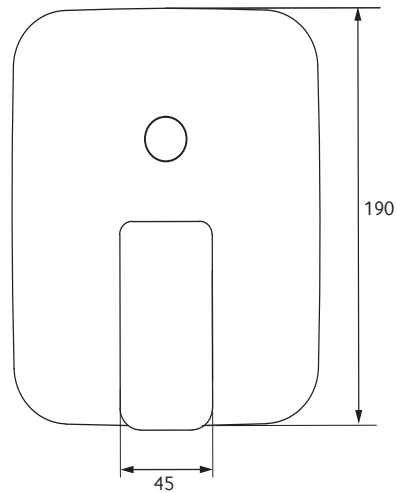

CONTOUR MANUAL SHOWER VALVES

PRODUCT INFORMATION

CCC602CR

Manual Shower Valves

MATERIAL

Brass

COLOUR/FINISH

Chrome

APPROVALS

This product should be fitted in accordance with relevant Water Byelaw Regulations

FIXING

Supplied

ADDITIONAL INFORMATION

For additional support, please contact us:

t +353 1 817 9755

e customersupport@sonasbathrooms.com

BAR	LITRES PER MIN
0.5	9.2
1	12.5
2	17.5
3	20.9

WARRANTY

- **5 year warranty** on taps applies to chrome finish and main body of products. All surfaces must be cleaned with warm soapy water and dried with soft cloths only. The use of abrasive cleaners or materials will render warranty invalid. Flexible tail connections, hoses, handsets and faucets are covered by a 2 year guarantee.
- **Do not over tighten** flexible tail connections as this may result in later failure of the fitting.
- To enable each supply to be individually isolated product should be fitted with individual isolating valves, claims will be dealt with on that basis.
- Suitable access should be provided for in order for products or parts to be replaced under warranty. In the event that *no access* is provided, labour cost claims cannot be upheld.