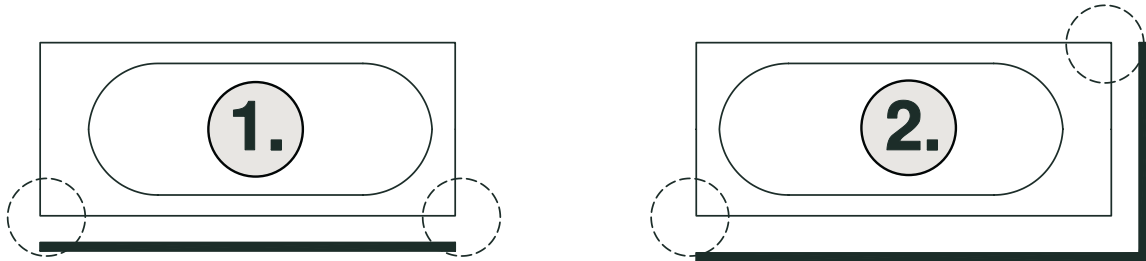

SONAS
BATHROOMS

BELMONT PANEL

INSTRUCTIONS

FRONT PANEL INSTALLATION

01.

1.

2.

02.

2.

FRONT PANEL

PLINTH

03.

04.

1. 2.

T1

THE MANUFACTURER WILL DECLINE ANY RESPONSABILITY DUE TO WATER INGRESS UNLESS THE PLASTIC PROFILE ARE CORRECTLY FITTED