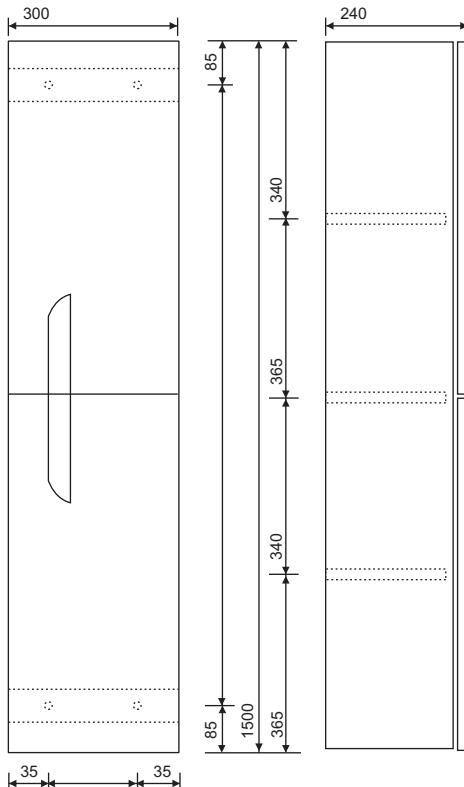

BRAVA COLUMN

DOMESTIC

HOTEL & LEISURE

Nature Beige Nature White

Nature Grey Smokey Matt

PRODUCT INFORMATION

ROYTWCWH	Brava Gloss White wall hung column, 2 soft closing reversible doors, 3 internal shelves
ROYTWCNB	Brava Nature Beige wall hung column, 2 soft closing reversible doors, 3 internal shelves
125661	Brava Nature White wall hung column, 2 soft closing reversible doors, 3 internal shelves
125659	Brava Nature Grey wall hung column, 2 soft closing reversible doors, 3 internal shelves
125658	Brava Smokey Matt wall hung column, 2 soft closing reversible doors, 3 internal shelves

RELATED PRODUCTS

For a full range of Brava products please refer to www.sonasbathrooms.com

MATERIAL

Carcass constructed from 16mm MFC
Finishes Gloss lacquered faced 16mm MFC with durable water resistant finish on Gloss White. Melamine faced 16mm MFC with durable water resistant finish on Nature Beige, Nature Grey & Smokey Matt

AFTERCARE

Always ensure bathroom has sufficient ventilation and remove any excess water from the product after use

MANUFACTURER

Sonas Bathrooms

FIXING

Fixing kit supplied

PRODUCT DIMENSIONS

W300 x H1500 x D240mm