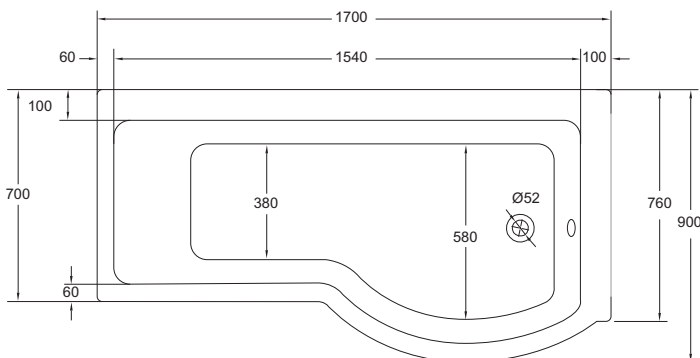

## P SHAPE SINGLE ENDED SHOWER BATH WITH 12 JET WHIRLPOOL

<b>COLOUR</b>	White
<b>MATERIAL</b>	Acrylic
<b>APPROVALS</b>	CE Approved
<b>STANDARD</b>	EN14516
<ul style="list-style-type: none"> <li>• Available as left or right-handed bath</li> <li>• Bath screen included</li> <li>• Internal Bath depth 400mm</li> <li>• On/Off switch</li> <li>• Safety suction filter</li> <li>• V jet system for maximum drainage</li> <li>• Baths are un-drilled for tap holes</li> <li>• 2 Year Guarantee on whirlpool system</li> <li>• Full installation instructions and after care use provided</li> </ul>	
<ul style="list-style-type: none"> <li>• Front bath panel included</li> <li>• 505mm Height of bath panel</li> <li>• Pneumatic controlled whirlpool system</li> <li>• Air control</li> <li>• Pre cradled pump</li> <li>• Factory leak &amp; power tested</li> <li>• Taps and waste not included</li> <li>• 25 Year Guarantee on bath</li> </ul>	

[Right hand shown]  
\*Chrome in picture\*

Bath including fixed bathscreen [left hand shown]