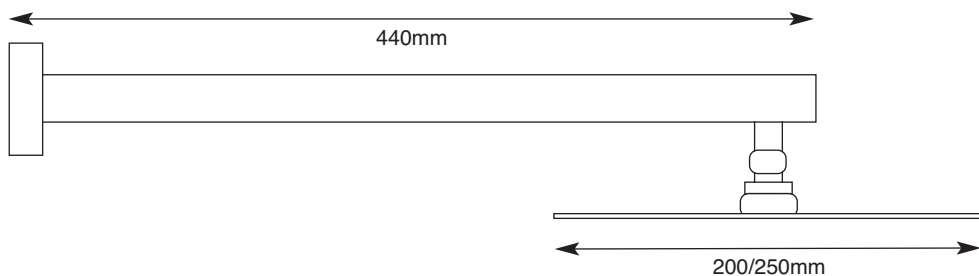

WARRANTY

- **2 year warranty** on showers applies to chrome finish and main body of products. All surfaces must be cleaned with warm soapy water and dried with soft clothes only. The use of abrasive cleaners or materials will render *warranty invalid*.
- **Warranty excludes** perishable items such as thermostatic cartridges, hoses, hand showers and washers, which are covered by a *1 year warranty*.
- Suitable access should be provided for in order for products or parts to be replaced under warranty. In the event that *no access* is provided, labour cost claims *cannot* be upheld.