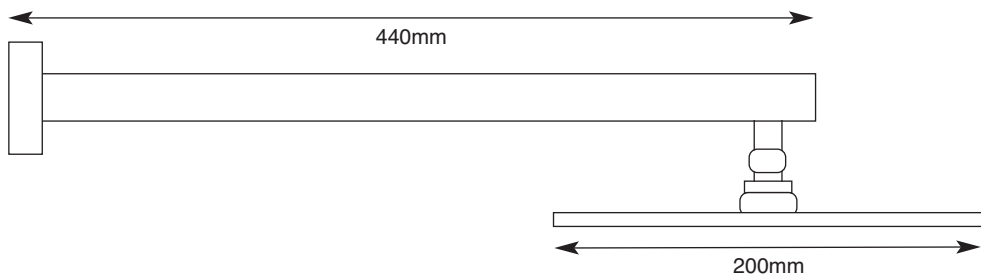

LEENA 200 WITH 440 LUXURY ARM

DOMESTIC

HOTEL & LEISURE

PRODUCT INFORMATION

LE2044G

Leena (grey faceplate) 200mm showerhead with 440mm luxury shower arm

SPECIFICATIONS

Minimum operating pressure 0.2 bar

MATERIAL

Brass

COLOUR/FINISH

Chrome

APPROVALS

This product should be fitted in accordance with relevant *Water Byelaw Regulations*

FIXING

Wall mounted using fittings provided (*do not overtighten*)

PRODUCT DIMENSIONS

Please refer to technical line drawing

ADDITIONAL INFORMATION

Suitable for the following plumbing systems: Gravity fed, pumped, unvented or combi systems.

For a full range of brassware products please refer to www.sonasbathrooms.com