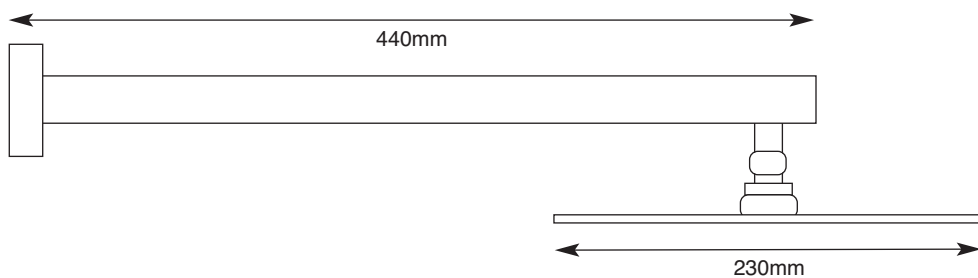

RIA CHROME WITH 440 LUXURY ARM

DOMESTIC

HOTEL & LEISURE

PRODUCT INFORMATION

RIA2344C

Ria (all chrome) 230mm showerhead with 440mm luxury shower arm

SPECIFICATIONS

Minimum operating pressure 0.2 bar

MATERIAL

Brass

COLOUR/FINISH

Chrome

APPROVALS

This product should be fitted in accordance with relevant *Water Byelaw Regulations*

FIXING

Wall mounted using fittings provided (*do not overtighten*)

PRODUCT DIMENSIONS

Please refer to technical line drawing

ADDITIONAL INFORMATION

Suitable for the following plumbing systems: Gravity fed, pumped, unvented or combi systems.

For a full range of brassware products please refer to www.sonasbathrooms.com